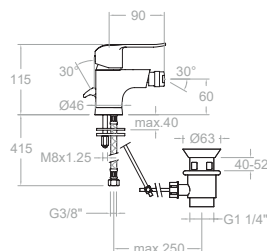

640311
64B308538

Ypsilon Plus, monomando de bidé.
Ypsilon Plus, bidet mixer.

640311VA9065
64B308539

Ypsilon Plus, monomando de bidé con válvula automática de ABS 1¼.
Ypsilon Plus, bidet mixer with 1/4 ABS automatic valve.

Ref. 9065 ABS

640311VA1169
64B308541

Ypsilon Plus, monomando de bidé con válvula automática 1¼ de inox.
Ypsilon Plus, bidet mixer with automatic 1 1/4" stainless steel valve.

Ref. 1169 INOX