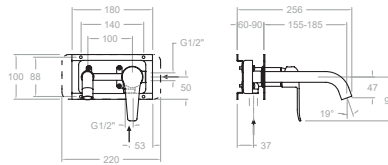

Cartucho Cartridge: 35100-3

642002

64A300697

XX20CT+RB20+CLET+6400N-35

Ypsilon Plus, monomando de lavabo empotrado mural con placa caño 19cm.

Ypsilon Plus, wall-mounted embedded sink mixer with plate and 19cm spout.