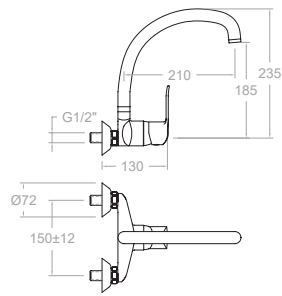

6417CC
260034

Ypsilon Plus, monomando de fregadero a pared con caño alto giratorio.
Ypsilon Plus, wall-mounted sink mixer with high swivel spout.

Cartucho Cartridge: 35100 (6689-2)