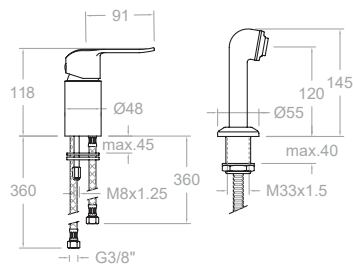

**642102**

64A300696

XX20CT+RB21S+RB21H+CLET+6400N-35

Ypsilon Plus, monomando de lavabo empotrado mural caño 19cm.

Ypsilon Plus, wall-mounted embedded sink mixer with 19cm spout.

**642103**

64A301466

XX20CT+RB21S+RB21H+CLET24+6400N-35

Ypsilon Plus, monomando de lavabo empotrado mural caño 24cm.

Ypsilon Plus, wall-mounted embedded sink mixer with 24cm spout.

Cartucho Cartridge: 35100-2

Kit de ampliación Extension set: KAB

**642201**  
64D301619