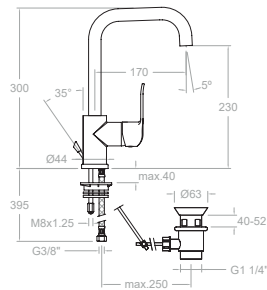

Cartucho Cartridge: 35200

6411
300088

Ypsilon Plus, monomando de lavabo caño giratorio.
Ypsilon Plus, basin mixer with swivel spout.

6411VA9065
300089

Ypsilon Plus, monomando de lavabo caño giratorio con válvula automática 1¼ de ABS.
Ypsilon Plus, basin mixer with swivel spout and automatic 1 1/4" ABS valve.

Ref. 9065 ABS

6411VA1167
300090

Ypsilon Plus, monomando de lavabo de apertura en frío con válvula automática 1¼ de inox.
Ypsilon Plus, basin mixer with cold opening and automatic 1 1/4" stainless steel valve.

Ref. 1167