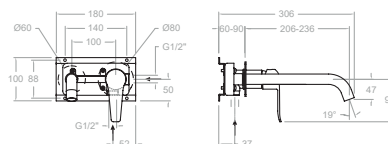

642103

64A301466

XX20CT+RB21S+RB21H+CLET24+6400N-35

Ypsilon Plus, monomando de lavabo empotrado mural caño 24cm.

Ypsilon Plus, wall-mounted embedded sink mixer with 24cm spout.

Cartucho Cartridge: 35100-2

Kit de ampliación Extension set: KAB