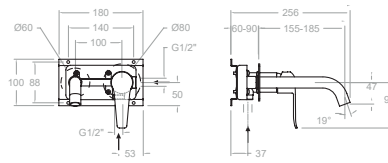

XX20CT+RB20+CLET24+6400N-35

Ypsilon Plus, monomando de lavabo empotrado mural con placa caño 24cm.

Ypsilon Plus, wall-mounted embedded sink mixer with plate and 24cm spout.

Cartucho Cartridge: 35100-2

Kit de ampliación Extension set: KAB