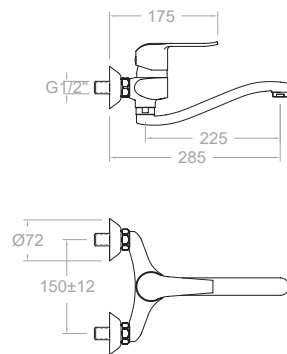

640702CC
64E301621

Ypsilon Plus, monomando de fregadero mural con caño giratorio.
Ypsilon Plus, wall-mounted sink mixer with swivel spout.

Cartucho Cartridge: 35100-3