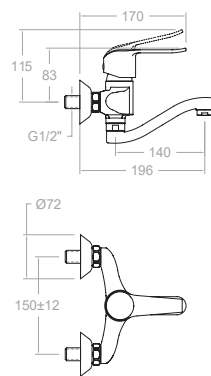

Cartucho Cartridge: 35100 (6689-2)+ 4004

**6417CC**  
260034

Ypsilon Plus, monomando de fregadero a pared con caño alto giratorio.  
Ypsilon Plus, wall-mounted sink mixer with high swivel spout.

Cartucho Cartridge: 35100 (6689-2)