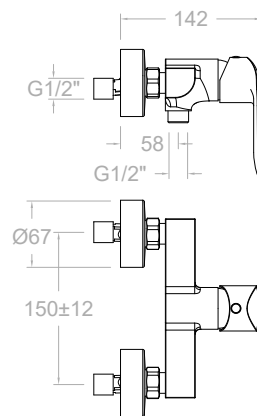

640811S
64D308674

Ypsilon Plus, monomando de ducha.
Ypsilon Plus, shower mixer.