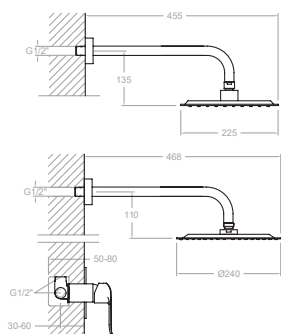

1 Via/Way

K6418012

64D301395
641801S+BHRP240

Ypsilon Plus, conjunto monomando empotrado de ABS 1 vía con rociador Ø240mm.

Ypsilon Plus, ABS wall-mounted 1-way single-lever mixer with Ø240mm shower head.

K6418013

64D301396
641801S+BNRPK225

Ypsilon Plus, conjunto monomando empotrado de ABS 1 vía con rociador cuadrado de 225mm.

Ypsilon Plus, 1-way ABS wall-mounted single-lever mixer with 225mm square shower head.

Cartucho Cartridge: 35100 (6689-2)