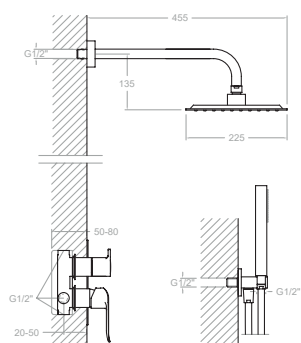

2 Vias/Ways

K6415021

64C301397
641502S+BHRP240+3713P+3796+2471C

Ypsilon Plus, conjunto monomando empotrado de ABS 2 vías con rociador Ø240mm.

Ypsilon Plus, ABS wall-mounted 2-way single-lever mixer with Ø240mm shower head.

K6415022

64C301487
641502S+BNRPK225+3713P+3796+2471C

Ypsilon Plus, conjunto monomando empotrado de ABS 2 vías con rociador cuadrado 225mm.

Ypsilon Plus, 2-way ABS wall-mounted single-lever mixer with 225mm square shower head.

Cartucho Cartridge: 35100 (6689-2)+ 4004