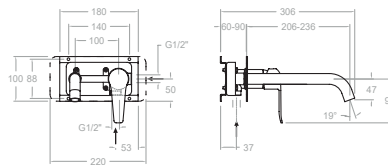

642003

64A301465

XX20CT+RB20+CLET24+6400N-35

Ypsilon Plus, monomando de lavabo empotrado mural con placa caño 24cm.

Ypsilon Plus, wall-mounted embedded sink mixer with plate and 24cm spout.

Cartucho Cartridge: 35100-2

Kit de ampliación Extension set: KAB