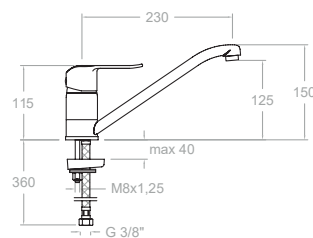

6499
261762

Ypsilon Plus, monomando de fregadero con caño bajo giratorio y sistema de apertura en agua fría.
Ypsilon Plus, sink mixer with low swivel spout and cold water opening system.

Cartucho Cartridge: 40300-2 (3388-2K C3)