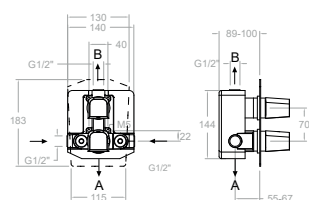

422411SGR

42D309650

XX2411GR+KTX1GR+425000GR+425100GR

Prisma, termostático de ducha empotrado 1 vía con placa metálica.

Prisma, 1-way concealed thermostatic shower mixer with metal plate.