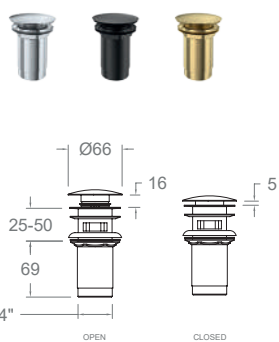

Recomendaciones Recommendations

1219L
197106

1219LNM
99Z302477

1219LOC
99Z302478

Válvula de latón para desagüe sistema Click Clack.
Quick Clack waste brass.