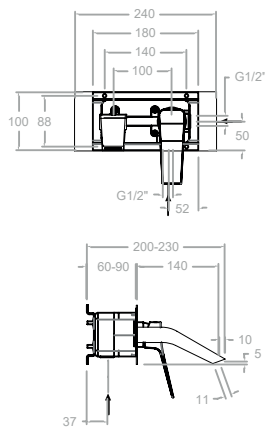

422001

42A309573

XX20CF+KXB20+CLEU+4200N-35

422001NM

42A309596

XX20CFNM+KXB20NM+CLEUNM+4200N-35NM

422001OC

42A309618

XX20CFOC+KXB20OC+CLEUOC+4200N-35OC

422001GR

42A309641

XX20CFGR+KXB20GR+CLEUGR+4200N-35GR

Prisma, monomando de lavabo empotrado mural con caño inclinado y placa metálica.

Prisma, wall-mounted single-lever basin mixer with slanted spout and metal plate.