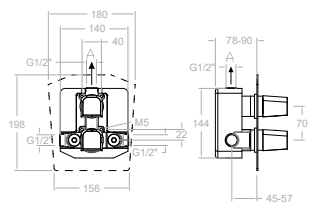

422411S

42D309588

XX2411+KTX1+425000+425100

422411SNM

42D309608

XX2411NM+KTX1NM+425000NM+425100NM

422411SOC

42D309632

XX2411OC+KTX1OC+425000OC+425100OC

422411SGR

42D309650

XX2411GR+KTX1GR+425000GR+425100GR

Prisma, termostático de ducha empotrado 1 vía con placa metálica.

Prisma, 1-way concealed thermostatic shower mixer with metal plate.

428712S

42D309589

XX8712+KTX2-425000+425100

428712SNM

42D309609

XX8712NM+KTX2NM+425000NM+425100NM

428712SOC

42D309633

XX8712OC+KTX2OC+425000OC+425100OC

428712SGR

42D309651

XX8712GR+KTX2GR+425000GR+425100GR

Prisma, termostático de ducha empotrado 2 vías con placa metálica.

Prisma, 2-ways concealed thermostatic shower mixer with metal plate.