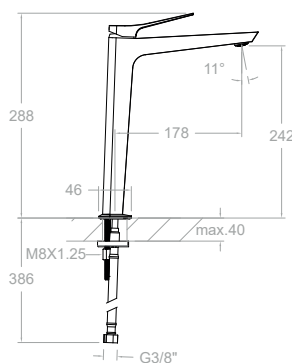

420201
42A309571

420201NM
42A309594

420201OC
42A309615

420201GR
42A309639

Prisma, monomando de lavabo XL.
Prisma, washbasin mixer XL.