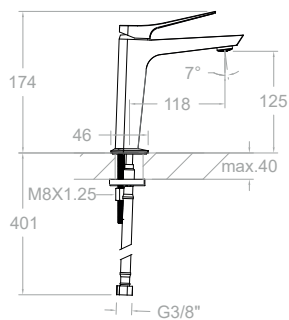

420401
42A309570

420401NM
42A309585

420401OC
42A309614

420401GR
42A309638

Prisma, monomando de lavabo.
Prisma, washbasin mixer.