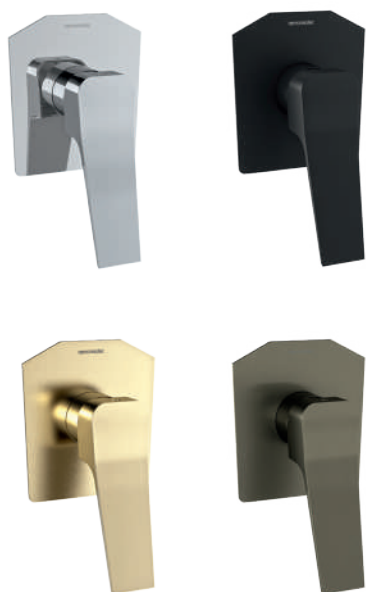

421801S

42D309575
XX1801+KX1+4200N-35

421801SNM

42D309598
XX1801NM+KX1NM+4200N-35NM

421801SOC

42D309620
XX1801OC+KX1OC+4200N-35OC

421801SGR

42D309643
XX1801GR+KX1GR+4200N-35GR

Prisma, monomando de ducha empotrado 1 vía.
Prisma, single lever concealed mixer 1 way.

421502S

42D309576
XX1502+KX2+945100+4200N-35

421502SNM

42D309599
XX1502NM+KX2NM+945100NM+4200N-35NM

421502SOC

42D309621
XX1502OC+KX2OC+945100OC+4200N-35OC

421502SGR

42D309644
XX1502GR+KX2GR+945100GR+4200N-35GR

Prisma, monomando de ducha empotrado 2 vías.
Prisma, single lever concealed mixer 2 ways.

421503S

42D309577
XX1502+KX2+945100+4200N-35

421503SNM

42D309600
XX1502NM+KX2NM+945100NM+4200N-35NM

421503SOC

42D309622
XX1502OC+KX2OC+945100OC+4200N-35OC

421503SGR

42D309645
XX1502GR+KX2GR+945100GR+4200N-35GR

Prisma, monomando de ducha empotrado 3 vías.
Prisma, single lever concealed mixer 3 ways.