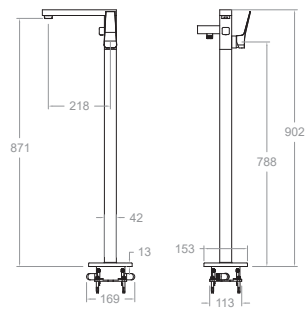

428503S

42C309586

428503SNM

42C309606

428503SOC

42C309630

Prisma, columna monomando para bañera.
Prisma, bath-shower column.

MR

428503MR

42C309587

428502S+4716MR+2471C

428503MRNM

42C309607

428503SNM+4716MRNM+2475CNM

428503MROC

42C309631

428503SOC+4716MROC+2475COC

Prisma, columna monomando para bañera con equipo de ducha.
Prisma, bath-shower column with shower set.