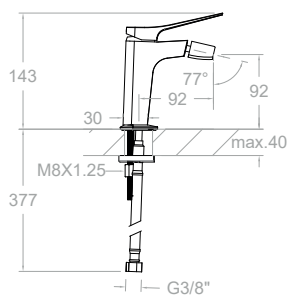

420301
42B309572

420301NM
42B309595

420301OC
42B309617

420301GR
42B309640

Prisma, monomando de bidé.
Prisma, bidet mixer.