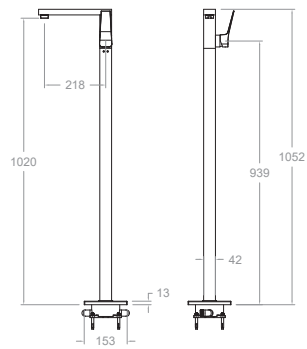

XX20CFGR+KXB20GR+CLEAGR+4200N-35GR

Prisma, monomando de lavabo empotrado mural de caño recto y placa metálica.

Prisma, wall-mounted single-lever basin mixer with straight spout and metal plate.

**427603**