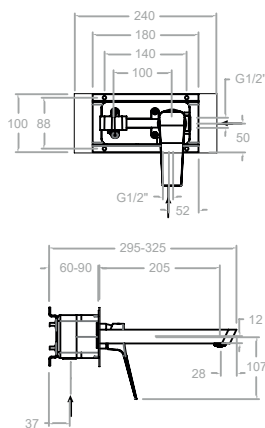

422002

42A309574

XX20CF+KXB20+CLEA+4200N-35

422002NM

42A309597

XX20CFNM+KXB20NM+CLEANM+4200N-35NM

422002OC

42A309619

XX20CFOC+KXB20OC+CLEAOC+4200N-35OC

422002GR

42A309642

XX20CFGR+KXB20GR+CLEAGR+4200N-35GR

Prisma, monomando de lavabo empotrado mural de caño recto y placa metálica.

Prisma, wall-mounted single-lever basin mixer with straight spout and metal plate.