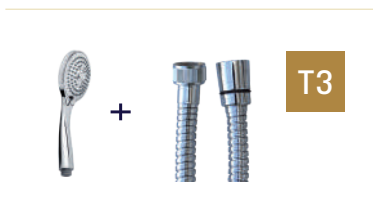

3339T3

257964

3339S+5840T3+3726+1128C

Drako, termostático de baño-ducha con equipo de ducha.
Drako, thermostatic bath-shower mixer with shower set..