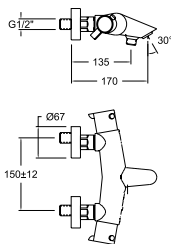

Drako, 2-way metal wall-mounted single-lever mixer with metal shower head Ø 300mm.

N

Disponible en Julio  
Available in July

Cartucho Cartridge: 35100 (6689-2)+4004

**3339S**

219453

Drako, termostático de baño-ducha.  
Drako, thermostatic bath-shower mixer.