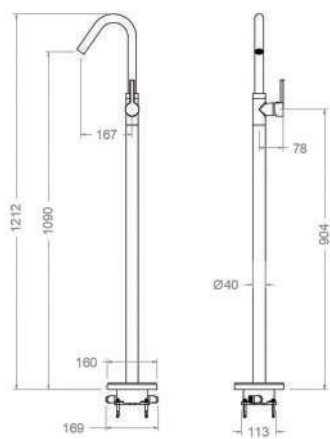

337603

33A307871

Drako, columna de pie monomando lavabo.
Drako, single lever washbasin column mixer.

N

Cartucho Cartridge: 35001-2