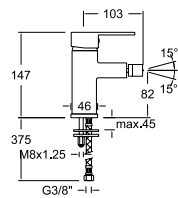

3371AX1
227823

Drako, monomando de lavabo 1 agua fría.
Drako, single-lever basin mixer 1 cold water.

Montura Head: 3390F 3/4"

330302
33B302519

330302NM
33B307849

Drako, monomando de bidé.
Drako, single lever bidet mixer.

330302VA1169
33B304231

Drako, monomando de bidé con válvula automática de inox 1¼".
Drako, bidet mixer with stainless steel pop-up waste 1¼".
Ref. 1169

Cartucho Cartridge:35100-3

Recomendaciones Recommendations

121603P
AAZ307804

121603PNM
AAZ307805

Sistema CLICK CLACK
lavabo en PVC.
CLICK CLACK wash PVC
system.

1219L
197106

Válvula de latón para desagüe
sistema Click Clack.
Quick Clack waste brass.

3790
198960

Sifón.
Brass siphon.

3788
198969

Grifo de escuadra cromado.
Angle valve.