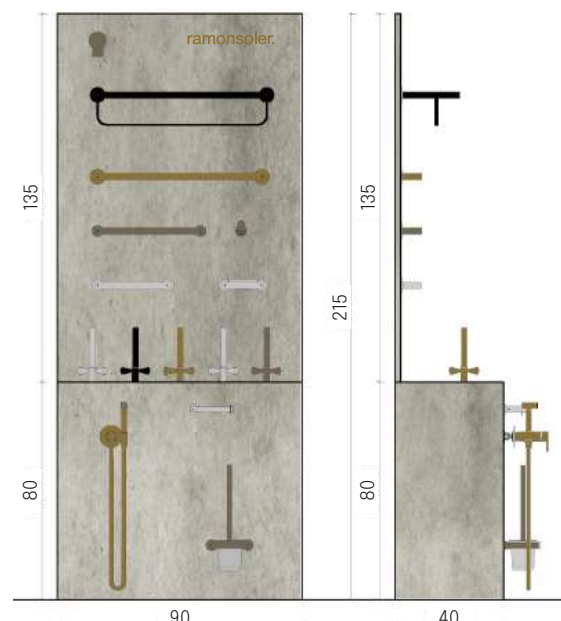

The wall panel have wall fixation plates. The products can be in the different finishes available: brushed gold, brushed nickel, matte black, chrome or combine in the same display all the finishes. Supplied without holes.

MEASUREMENTS 200 cm (height) x 90 cm (width) x 19mm (depth). Display for 2 shower sets including flexo + hand shower, which will be hung with supplied fixation. Supplied without holes.