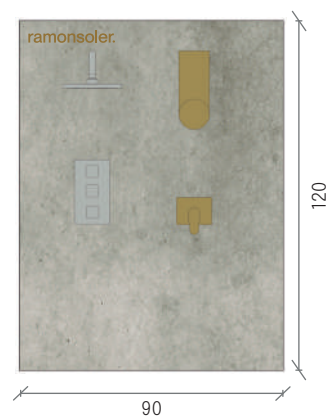

Mini Expolux

CÓDIGO CODE

MKX308006 MINI EXPOLUX CEMENT

MKX307995 MINI EXPOLUX BLACK

MKX307994 MINI EXPOLUX WHITE

Expositor para 2 rociadores + 2 empotrados, que se colgará con pletinas. Se servirá sin taladros.

Display for 2 Head Showers + 2 concealed, which will be hung with supplied fixation. Supplied without holes.