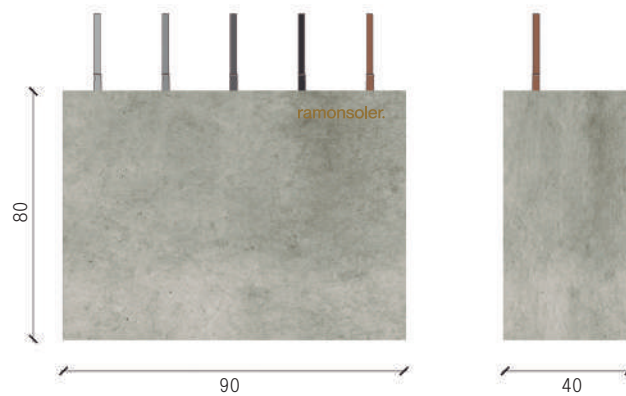

RS Lux Góndola

CÓDIGO CODE

MKX308004		RS LUX GONDOLA CEMENT
MKX307991		RS LUX GONDOLA BLACK
MKX307990		RS LUX GONDOLA WHITE

Expositor góndola 40x90x80cm, que se servirá con 5 taladros para facilitar la instalación de las griferías.

Gondola display 40x90x80cm, which will be supplied with 5 holes to facilitate the installation of the fittings.