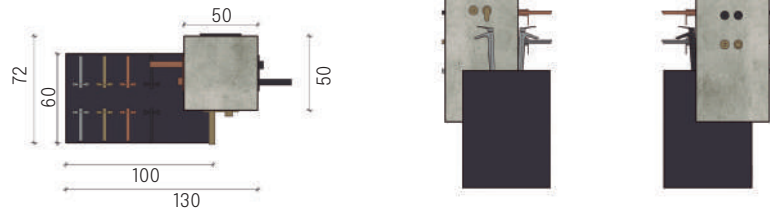

Minitorre

CÓDIGO CODE

MKX301066 RSPREMIUM MINITORRE

Este expositor se compone de 2 módulos encajados entre sí, un módulo mini torre, acabado hormigón, y un módulo bajo antracita. El primer módulo bajo puede exponer 8 grifos de lavabo. La tapa superior es registrable. Para exponer grifos de lavabo empotrados y toalleros. El segundo módulo alto puede exponer grifos de lavabo empotrados y toalleros. Además incluye 4 ruedas giratorias de nylon que facilitan su desplazamiento, ocultas en el interior del módulo. Se servirá sin taladros.