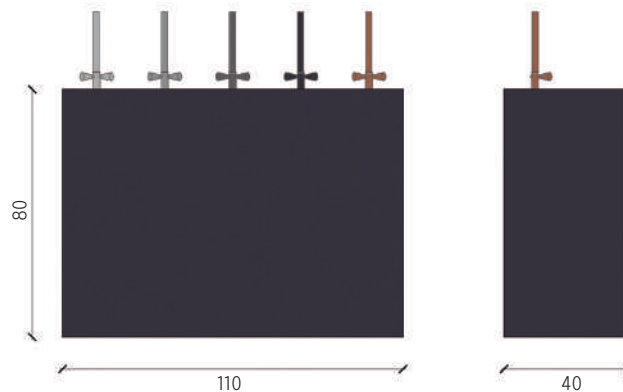

Kitchen display stand for displaying 5 kitchen taps. The display stand is 110 cm wide, 80 cm high and 40 cm deep, and will be supplied with 5 holes 22 cm apart from axis to axis, to facilitate the installation of the taps. The top cover is accessible.