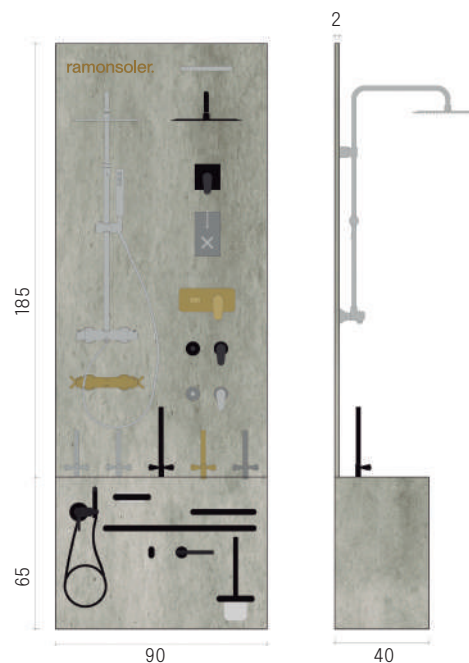

The wall panel have wall fixation plates. The products can be in the different finishes available: brushed gold, brushed nickel, matte black, chrome or combine in the same display all the finishes. Supplied without holes.

## Combi Lux 90

### CÓDIGO CODE

MKX308487  EXPOCOMBILUX CEMENT 90 WALL MIXTO 01

MKX308488  EXPOCOMBILUX CEMENT 90 GONDOLA MIXTO 01

Combi lux 90 se compone de góndola y plancha. La góndola de 65 cm x 90 cm x 40 cm, que se servirá con 5 taladros separados 18 cm entre ellos de eje a eje, para facilitar la instalación de las griferías. La tapa superior es registrable. La plancha de 185 cm x 90 cm x 1,9 cm. Este se servirá sin taladros.

Combi lux 90 consists of a gondola and a wall panel. The 65 cm x 90 cm x 40 cm gondola, which will be supplied with 5 holes 18 cm apart from axis to axis, to facilitate the installation of the taps. The top cover is accessible. The dimensions of the wall panel are 185 cm x 90 cm x 1.9 cm slab. The rest is supplied without holes.