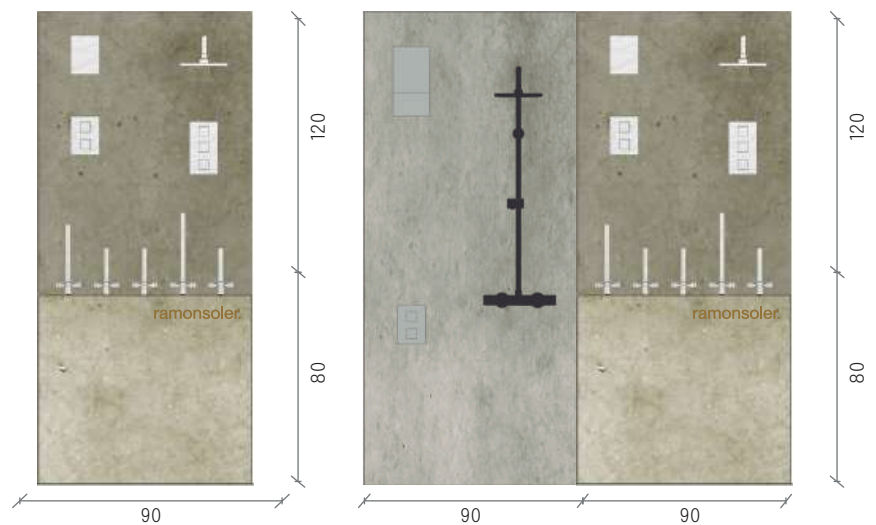

Possible combinations of Expolux displays

Posibles combinaciones de expositores Expolux
Se servirá sin taladros.

Possible combinations of Expolux displays. Supplied without holes.