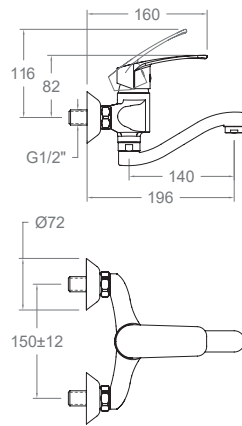

570701CCB14

57E303558

New Fly, monomando de fregadero mural con caño conformado corto.

New Fly, wall-mounted sink single-lever mixer with short formed spout.

Cartucho Cartridge: 35100-3