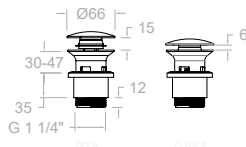

121603P
AAZ307804

121603PNM
AAZ307805

Sistema CLICK CLACK lavabo
en PVC.
CLICK CLACK wash PVC system.

1290
204405

Sifón Latón.
Brass Siphon.