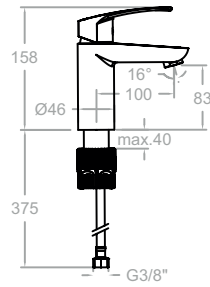

Cartucho Cartridge: 40100-3

570221

57A307809

New Fly, monomando de lavabo.
New Fly, washbasin single-lever mixer.

570221VA(9065)

57A307812

New Fly, monomando de lavabo, con válvula automática de ABS 1/4".
New Fly, washbasin single-lever mixer with 1/4" automatic ABS valve.

Ref. 9065 ABS

570221VA(1169)

57A307811

New Fly, monomando de lavabo, con válvula automática de inox 1/4".
New Fly, washbasin single-lever mixer with 1/4" automatic stainless steel valve.

Ref. 1169 INOX