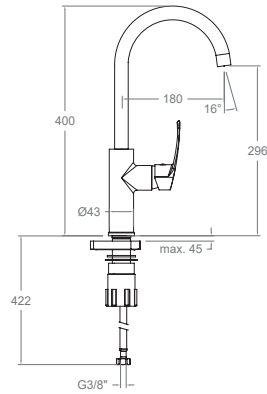

570611
57E303548

570611NM
57E306167

New Fly, monomando de fregadero con caño alto giratorio.
New Fly, sink single-lever mixer with high swivel spout.

Cartucho Cartridge: 35100 (6689-2)