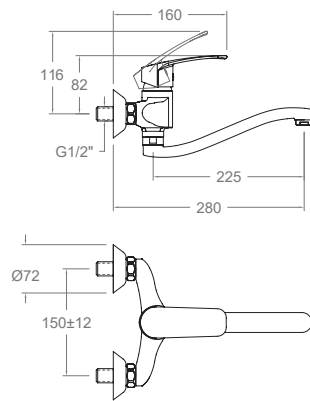

570701CC

57E303559

New Fly, monomando de fregadero mural con caño giratorio.

New Fly, wall-mounted sink single-lever mixer with swivel spout.

Cartucho Cartridge: 35100-3