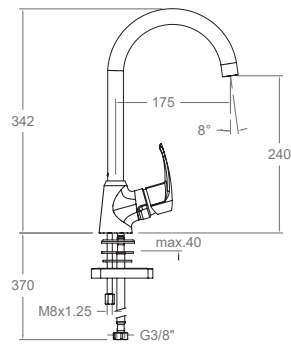

New Fly, 2-way built-in metal shower mixer set with support, water intake, hand shower, and Ø240mm showerhead.

Cartucho Cartridge: 35100 (6689-2)+4004

**572601**  
57E303550

New Fly, monomando de fregadero con caño alto giratorio 360°.  
New Fly, sink single-lever mixer with 360° high swivel spout.

Cartucho Cartridge: 35100-3

**570611**  
57E303548

**570611NM**  
57E306167

New Fly, monomando de fregadero con caño alto giratorio.  
New Fly, sink single-lever mixer with high swivel spout.

Cartucho Cartridge: 35100 (6689-2)