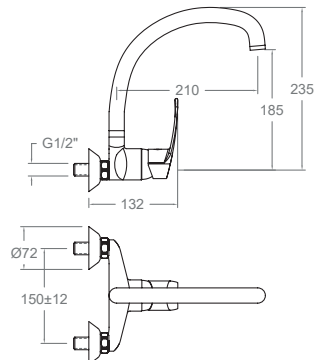

571701CC
57E303557

New Fly, monomando de fregadero a pared con caño alto giratorio.
New Fly, wall-mounted sink single-lever mixer with high swivel spout.

Cartucho Cartridge: 35100