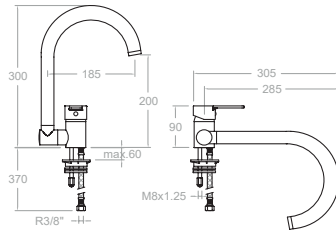

9369
227346

Monomando de fregadero con caño abatible.
Sink mixer with swivel and folding spout.

Cartucho Cartridge: 40100-2 (3388-2)