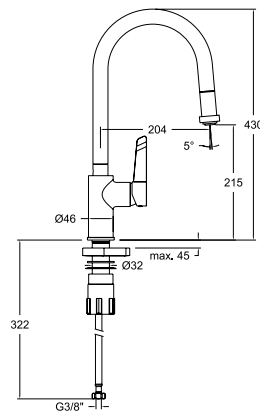

387901V2MC
38E304201

Monomando de cocina con caño alto metálico y 2 jets extraíbles.
Kitchen single-lever mixer, metallic high spout with 2 extractable jets.

Cartucho Cartridge: 35100-2