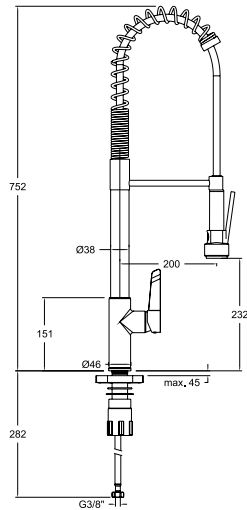

Cartucho Cartridge: 25000-2

386701MC
38E303480

Monomando de cocina profesional, altura 752mm.
Professional kitchen single-lever mixer, height 752mm.

Cartucho Cartridge: 35100 (6689-2)

386601MC
38E303479

Monomando de cocina profesional, altura 573mm.
Professional kitchen single-lever mixer, height 573mm.