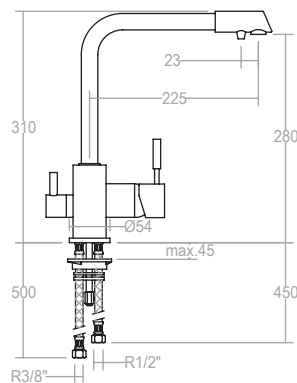

7589
255336

Monomando de cocina con caño alto giratorio y circuito para agua purificada.
Kitchen single-lever mixer with high swivel spout and purified water circuit.

Montura Mount: AAZ302090

3785
220101

Sistema de filtro con carbono activo.
Filter system with activated carbon.

3786
220110

Cartucho de filtro de carbono activo para grifo de agua purificada.
Cartridge of activated carbon filter for purified water faucet.

Cartucho Cartridge: 35000 (3750) + 3791