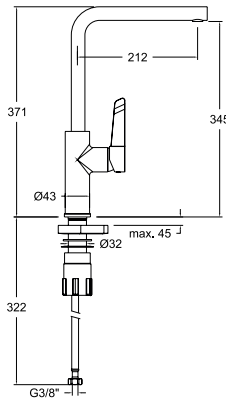

382902MC
38E304204

Monomando de cocina con caño giratorio.
Kitchen single-lever mixer with swivel spout.

Cartucho Cartridge: 35100 (6689-2)