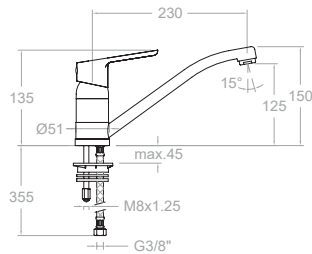

1809
18E300516

Titanium, monomando de fregadero con caño bajo giratorio.
Titanium, single lever sink tap with cart spout.

Cartucho Cartridge: 40200-2 (3388-2 K C2)