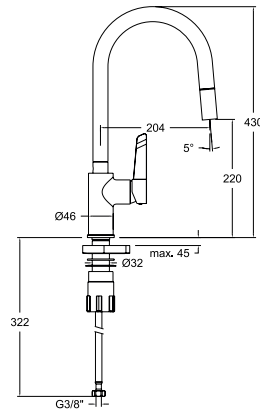

387901V1MC
38E304200

Monomando de cocina con caño alto metálico y 2 jets extraíbles, minimalista.
Kitchen single-lever mixer, metallic high spout with 2 extractable jets, minimalist.

Cartucho Cartridge: 35100-2