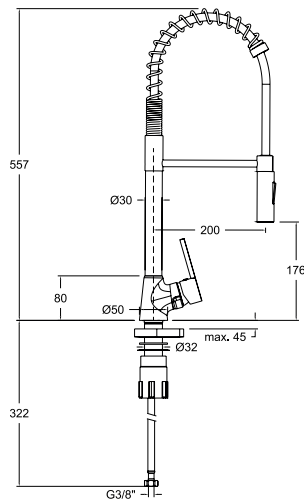

Cartucho Cartridge: 25000-2

386701MC
38E303480

Monomando de cocina profesional, altura 752mm.
Professional kitchen single-lever mixer, height 752mm.

Cartucho Cartridge: 35100 (6689-2)

386601MC
38E303479

Monomando de cocina profesional, altura 573mm.
Professional kitchen single-lever mixer, height 573mm.

Cartucho Cartridge: 35100 (6689-2)

386501MD
38E303603

Monomando de cocina profesional, altura 557mm.
Professional kitchen single-lever mixer, height 557mm.

Cartucho Cartridge: 35100 (6689-2)

381901H1MC

38E304202