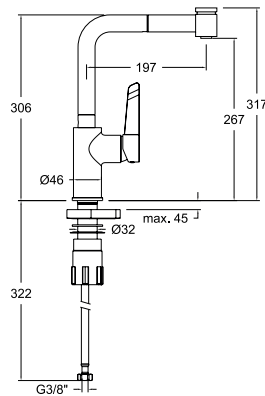

381901H2MC

38E304203

Monomando de cocina con ducha y 2 jets extraíbles.
Kitchen single-lever mixer with shower and 2 extractable jets.

Cartucho Cartridge: 35100-2