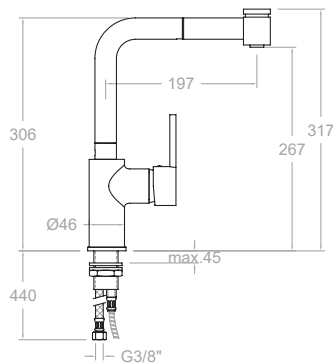

Cartucho Cartridge: 35100-2

381901H2MC

38E304203

Monomando de cocina con ducha y 2 jets extraíbles.
Kitchen single-lever mixer with shower and 2 extractable jets.

Cartucho Cartridge: 35100-2

331902H2

33E301601