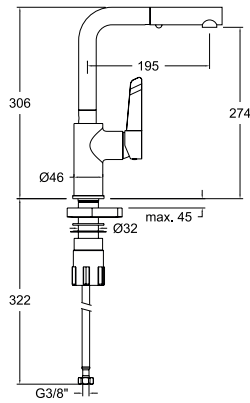

Cartucho Cartridge: 35100 (6689-2)

386501MD
38E303603

Monomando de cocina profesional, altura 557mm.
Professional kitchen single-lever mixer, height 557mm.

Cartucho Cartridge: 35100 (6689-2)

381901H1MC

38E304202