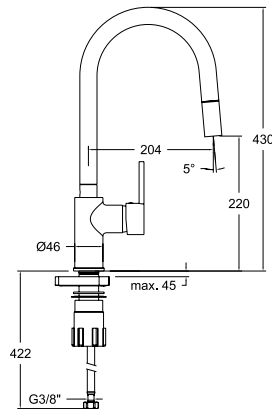

337902V1
33E301598

Monomando de cocina, caño alto metálico con 2 jets extraíbles.
Kitchen single-lever mixer, metallic high spout with 2 extractable jets.

Cartucho Cartridge: 35100-2