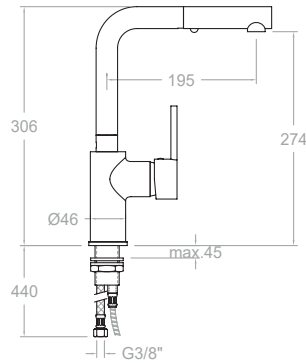

331902H1

33E301600

Monomando de cocina con ducha metálica y 2 jets extraíbles.
Kitchen single-lever mixer with metallic shower and 2 extractable jets.

Cartucho Cartridge: 35100-2