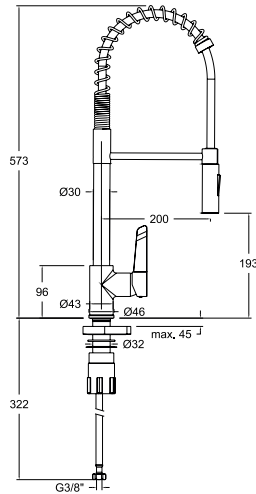

Cartucho Cartridge: 25000-2

386701MC
38E303480

Monomando de cocina profesional, altura 752mm.
Professional kitchen single-lever mixer, height 752mm.

Cartucho Cartridge: 35100 (6689-2)

386601MC
38E303479

Monomando de cocina profesional, altura 573mm.
Professional kitchen single-lever mixer, height 573mm.