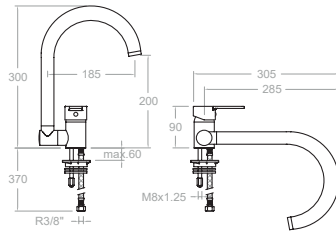

Cartucho Cartridge: 35100 (6689-2)

9369
227346

Monomando de fregadero con caño abatible.
Sink mixer with swivel and folding spout.

Cartucho Cartridge: 40100-2 (3388-2)

3369
221676

Drako, monomando de fregadero con caño abatible.
Drako, single-lever sink mixer with swivel spout..