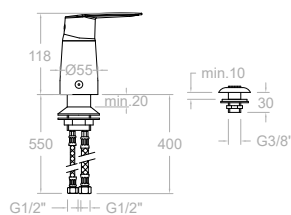

Cartucho Cartridge: 40100 (3388)

SA512301

51B308221

Civic, monomando para bidé de repisa con ducha.
Civic, deck-mounted bidet single-lever mixer with shower.

Venta en el Continente
Americano
Available in North, Central
& South America