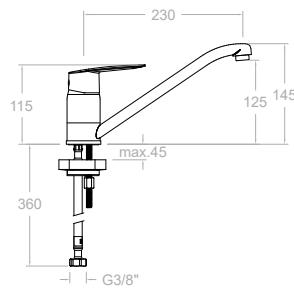

Cartucho Cartridge: 35100 (6689-2)+4004

510602
51E307385

Civic, monomando de cocina vertical cónico con caño giratorio de cisne.
Civic, vertical conical kitchen single-lever mixer with swivel spout.

Cartucho Cartridge: 35100 (6689-2)