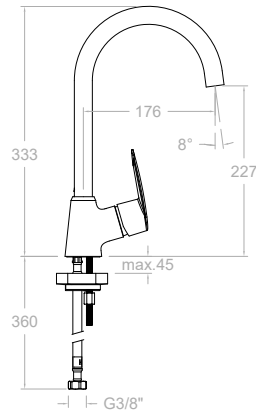

510602
51E307385

Civic, monomando de cocina vertical cónico con caño giratorio de cisne.
Civic, vertical conical kitchen single-lever mixer with swivel spout.

Cartucho Cartridge: 35100 (6689-2)