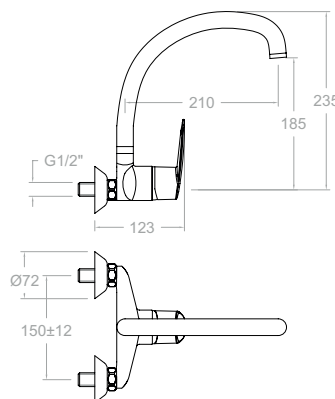

511701CC
51E307387

Civic, monomando de cocina a pared con caño alto giratorio.
Civic, wall-mounted kitchen single-lever mixer with high swivel spout.

Cartucho Cartridge: 35100 (6689-2)