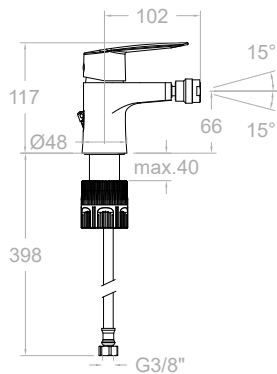

Cartucho Cartridge: 35300-3

510301

51B307364

Civic, monomando de bidé.
Civic, bidet single-lever mixer.

510301VA9065

51B307367

Civic, monomando de bidé con válvula automática de 11/4.
Civic, bidet single-lever mixer with automatic 11/4" valve.

Ref. 9065 ABS

510301VA1169

51B307365

Civic, monomando de bidé con válvula automática de 11/4.
Civic, bidet single-lever mixer with automatic 11/4" valve.

Ref. 1169 INOX