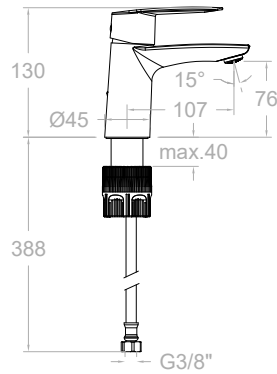

Cartucho Cartridge: 35100-3

510101

51A307358

Civic, monomando de lavabo.
Civic, single-lever basin mixer.

510101VA9065

51A307360

Civic, monomando de lavabo con válvula automática de 11/4.
Civic, single-lever basin mixer with automatic 11/4" valve.

Ref. 9065 ABS

510101VA1169

51A307359

Civic, monomando de lavabo con válvula automática de 11/4.
Civic, single-lever basin mixer with automatic 11/4" valve.

Ref. 1169 INOX

**Ahorro de energía
Apertura en frío**

Energy saving
Cold opening

Cartucho Cartridge: 35300-3

510103

51A307361

Civic, monomando de lavabo con apertura en frío.
Civic, single-lever basin mixer with cold opening.

510103VA9065

51A307363

Civic, monomando de lavabo con apertura en frío y válvula automática de 11/4.
Civic, single-lever basin mixer with cold opening and automatic 11/4" valve.

Ref. 9065 ABS

510103VA1169

51A307362

Civic, monomando de lavabo con apertura en frío y válvula automática de 11/4.
Civic, single-lever basin mixer with cold opening and automatic 11/4" valve.

Ref. 1169 INOX