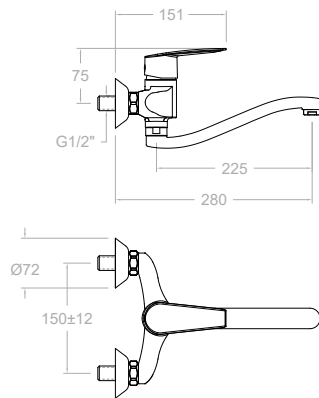

510701CC
51E307388

Civic, monomando de cocina a pared con caño bajo giratorio.
Civic, wall-mounted kitchen single-lever mixer with low swivel spout.

Cartucho Cartridge: 35100-3