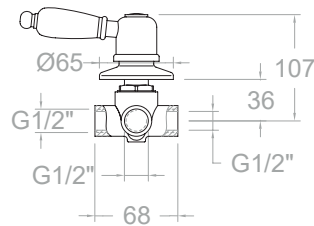

3037

209832

Gaudi, inversor 3 vías.

Gaudi, 3-way diverter.

Cartucho Cartridge: 10001