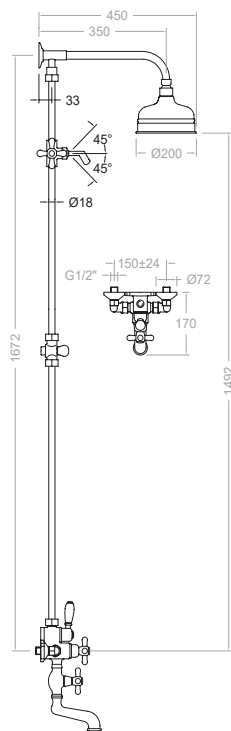

## Technical Characteristics

- Ceramic ½" frame for twin handles.
- Ø35mm ceramic mixer tap cartridge (swivel pipe tap and sink).
- Thermostatic cartridge with Hot Block anti-burn system and Termostop temperature blocking system (to 38°C).
- Flow rate at 3 bars: Washbasin, bidet and sink (from 9 to 12 l min.); Shower (from 12 to 16 l/min.); and Bath (≥20 l/min.).
- Acoustic level at 3 bars: < 20 dB.
- Chrome-plated brass: 15 microns thick of nickel, 0.3 microns of chrome.
- Working pressure between 1-5 bars, recommended: 3 bars. It resists static pressures ≤ 10 bars and water hammers of 25 bars.
- Recommended temperature for the hot water: 55°C. Maximum working temperature: 65°C. Maximum: 1h at 90°C.
- Resistant to thermal and anti-legionella chemical shocks.

### 3064G

194325

3044+DT110+T20+I3064+RG200+I224+I128C

Gaudi, columna termostática de ducha con rociador Ø200 mm.  
Gaudi, thermostatic shower column with Ø200mm showerhead.

Cartucho Cartridge: 1700TE+1700C 1/2"