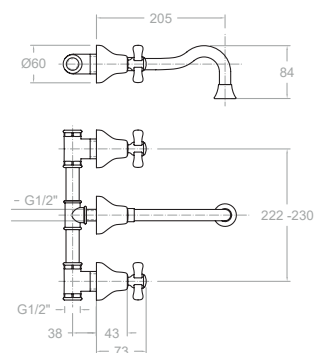

## Technical Characteristics

- Ceramic ½" frame for twin handles.
- Ø35mm ceramic mixer tap cartridge (swivel pipe tap and sink).
- Thermostatic cartridge with Hot Block anti-burn system and Termostop temperature blocking system (to 38°C).
- Flow rate at 3 bars: Washbasin, bidet and sink (from 9 to 12 l min.); Shower (from 12 to 16 l/min.); and Bath (≥20 l/min.).
- Acoustic level at 3 bars: < 20 dB.
- Chrome-plated brass: 15 microns thick of nickel, 0.3 microns of chrome.
- Working pressure between 1-5 bars, recommended: 3 bars. It resists static pressures ≤ 10 bars and water hammers of 25 bars.
- Recommended temperature for the hot water: 55°C. Maximum working temperature: 65°C. Maximum: 1h at 90°C.
- Resistant to thermal and anti-legionella chemical shocks.

N

Montura Head: 1700C1/2"

**3103C**

261829

Gaudí, bimando de bidé.  
Gaudí, bidet dual-handle.

**3103CVA1167**

261830

Gaudí, bimando de bidé con válvula automática de latón 1/4".  
Gaudí, bidet dual-handle with 1/4" brass automatic valve.

Ref. 1167

Montura Head: 1700C1/2"

**3120C**

31A301590

Gaudí, bimando de lavabo con caño giratorio.  
Gaudí, basin dual-handle with swivel spout.

Montura Head: 1700C1/2"

**3110C**  
300154

Gaudi, bimando de lavabo con caño giratorio y con válvula automática de latón 1¼".  
Gaudi, basin dual-handle with swivel spout and 1¼" brass automatic valve.