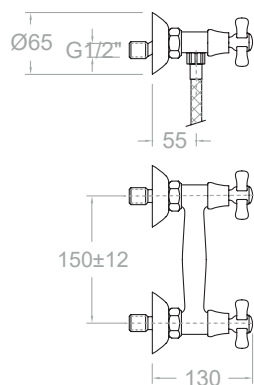

3108CS

261853

Gaudi, bimando de ducha.
Gaudi, shower dual-handle.

3108CG

261854

3108CS+1224+1126+1128C

Gaudi, bimando de ducha con equipo de ducha.
Gaudi, shower dual-handle with shower kit.

Montura Head: 1700C1/2"