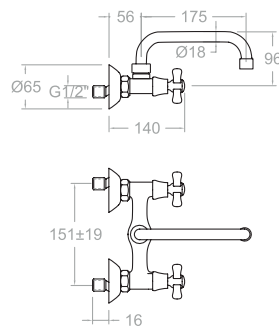

3117C

300156

Gaudi, bimando de fregadero mural con caño giratorio.

Gaudi, wall-mounted kitchen dual-handle with swivel spout.

Montura Head: 1700C1/2\"