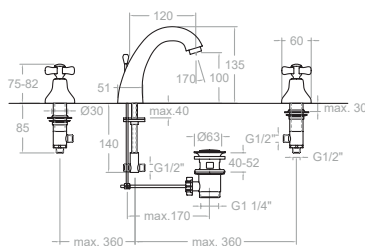

3142C
261861

Gaudi, bimando de lavabo para repisa.
Gaudi, basin dual-handle for shelf.

3142CVA1167
261865

Gaudi, bimando de lavabo para repisa con válvula automática de latón 1¼".
Gaudi, basin dual-handle for shelf with 1¼" brass automatic valve.

Ref. 1167

Montura Head: 1700C1/2"