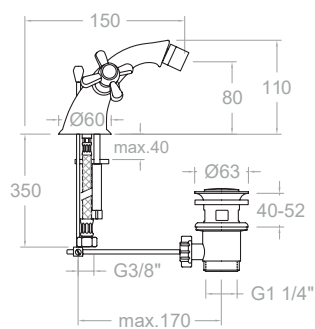

## Technical Characteristics

- Ceramic ½" frame for twin handles.
- Ø35mm ceramic mixer tap cartridge (swivel pipe tap and sink).
- Thermostatic cartridge with Hot Block anti-burn system and Termostop temperature blocking system (to 38°C).
- Flow rate at 3 bars: Washbasin, bidet and sink (from 9 to 12 l min.); Shower (from 12 to 16 l/min.); and Bath (≥20 l/min.).
- Acoustic level at 3 bars: < 20 dB.
- Chrome-plated brass: 15 microns thick of nickel, 0.3 microns of chrome.
- Working pressure between 1-5 bars, recommended: 3 bars. It resists static pressures ≤ 10 bars and water hammers of 25 bars.
- Recommended temperature for the hot water: 55°C. Maximum working temperature: 65°C. Maximum: 1h at 90°C.
- Resistant to thermal and anti-legionella chemical shocks.

**310102C**

31A308918

Gaudí, bimando de lavabo con caño giratorio.  
Gaudí, basin dual-handle with swivel spout.

N

**310102CVA1167**

31A308919

Gaudí, bimando de lavabo con caño giratorio.  
Gaudí, basin dual-handle with swivel spout.

N

Montura Head: 1700C1/2"

**3103C**

261829

Gaudí, bimando de bidé.  
Gaudí, bidet dual-handle.

**3103CVA1167**

261830

Gaudí, bimando de bidé con válvula automática de latón 1/4".  
Gaudí, bidet dual-handle with 1/4" brass automatic valve.