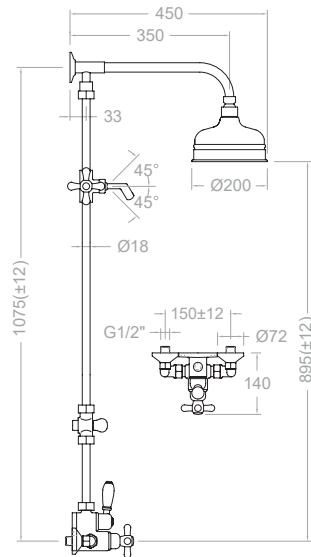

3064G

194325

3044+DT110+T20+I3064+RG200+I224+I128C

Gaudi, columna termostática de ducha con rociador Ø200 mm.
Gaudi, thermostatic shower column with Ø200mm showerhead.

Cartucho Cartridge: 1700TE+1700C 1/2"