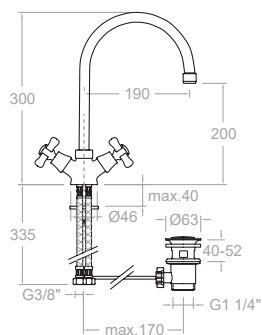

## Technical Characteristics

- Ceramic ½" frame for twin handles.
- Ø35mm ceramic mixer tap cartridge (swivel pipe tap and sink).
- Thermostatic cartridge with Hot Block anti-burn system and Termostop temperature blocking system (to 38°C).
- Flow rate at 3 bars: Washbasin, bidet and sink (from 9 to 12 l min.); Shower (from 12 to 16 l/min.); and Bath (≥20 l/min.).
- Acoustic level at 3 bars: < 20 dB.
- Chrome-plated brass: 15 microns thick of nickel, 0.3 microns of chrome.
- Working pressure between 1-5 bars, recommended: 3 bars. It resists static pressures ≤ 10 bars and water hammers of 25 bars.
- Recommended temperature for the hot water: 55°C. Maximum working temperature: 65°C. Maximum: 1h at 90°C.
- Resistant to thermal and anti-legionella chemical shocks.

N

Montura Head: 1700C1/2"

**3103C**

261829

Gaudí, bimando de bidé.  
Gaudí, bidet dual-handle.

**3103CVA1167**

261830

Gaudí, bimando de bidé con válvula automática de latón 1/4".  
Gaudí, bidet dual-handle with 1/4" brass automatic valve.

Ref. 1167

Montura Head: 1700C1/2"

**3120C**

31A301590

Gaudí, bimando de lavabo con caño giratorio.  
Gaudí, basin dual-handle with swivel spout.

Montura Head: 1700C1/2"

**3110C**  
300154

Gaudi, bimando de lavabo con caño giratorio y con válvula automática de latón 1¼".  
Gaudi, basin dual-handle with swivel spout and 1¼" brass automatic valve.

**3110CVA1167**  
300155

Gaudi, bimando de lavabo con caño giratorio altura L y con válvula automática de latón 1¼".  
Gaudi, basin dual-handle with swivel spout, height L, and 1¼" brass automatic valve.