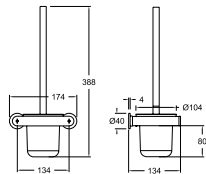

ESCO01CUC

99Z308454

Ergos, escobillero de pared para baño con Sistema de Instalación Dual.

Ergos, toilet brush with Dual Installation System.

Disponible en Julio
Available in July