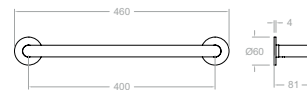

### MECHANICAL FIXING

- Position the points where to drill.
- Screw the connecting piece tightly into each anchor.
- Insert the accessory in the connecting pieces and fix it with the set screw.

N

Disponible en Julio  
Available in July

**TOAL02CUC**

99Z308448

Ergos, toallero tamaño XL para baño con Sistema de Instalación Dual.  
Ergos, towel rack (XL) with Dual Installation System.

N

Disponible en Julio  
Available in July