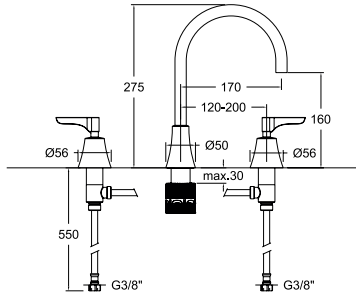

Technical Characteristics

- Ceramic twin handle ½" frame opening 90°.
- Thermostatic cartridge with Hot Block anti-burn system and Termostop temperature blocking system (to 38°C).
- Flow rate at 3 bars: Washbasin, bidet and sink (from 9 to 12 l/min.); Shower (from 12 to 16 l/min.); and Bath (≥20 l/min.).
- Acoustic level at 3 bars: < 20 dB.
- Chrome-plated brass: 15 microns thick of nickel, 0.3 microns of chrome.
- Working pressure between 1-5 bars, recommended: 3 bars. It resists static pressures ≤ 10 bars and water hammers of 25 bars.
- Recommended temperature for the hot water: 55°C. Maximum working temperature: 65°C. Maximum: 1h at 90°C.
- Resistant to thermal and anti-legionella chemical shocks.
- Cooltouch, a system that keeps the faucet warm to the touch to avoid burns.

912001MLNM
91A306114

912001MLOC
91A306131

912001MLGR
91A308768

Adagio, bimando de lavabo empotrado mural.
Adagio, wall-mounted built-in basin two-handle mixer.

Montura Head: 1701C1/2 + 1702C1/2

914201ML
91A306100