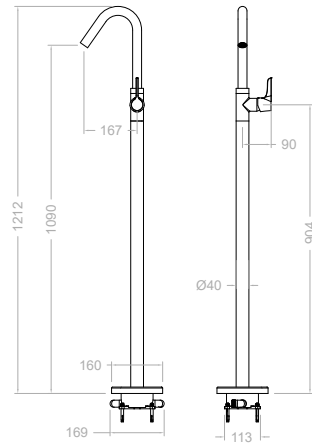

917603
91A307883

917603NM
91A307884

917603OC
91A307885

917603GR
91A308773

Adagio, monomando lavabo de columna.
Adagio, column basin single-lever mixer.

Cartucho Cartridge: 35100-2