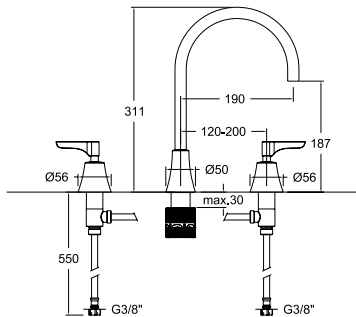

914201MLNM
91A306117

914201MLOC
91A306134

914201MLGR
91A308771

Adagio, bimando de lavabo para repisa con caño giratorio de 170 mm.
Adagio, two-handle basin for shelf with 170 mm swivel spout.

Montura Head: 1701C1/2 + 1702C1/2