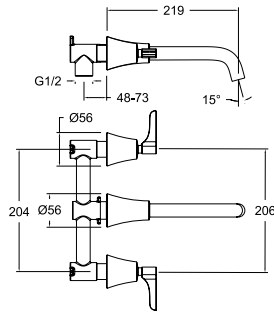

Technical Characteristics

- Ceramic twin handle ½" frame opening 90°.
- Thermostatic cartridge with Hot Block anti-burn system and Termostop temperature blocking system (to 38°C).
- Flow rate at 3 bars: Washbasin, bidet and sink (from 9 to 12 l/min.); Shower (from 12 to 16 l/min.); and Bath (≥20 l/min.).
- Acoustic level at 3 bars: < 20 dB.
- Chrome-plated brass: 15 microns thick of nickel, 0.3 microns of chrome.
- Working pressure between 1-5 bars, recommended: 3 bars. It resists static pressures ≤ 10 bars and water hammers of 25 bars.
- Recommended temperature for the hot water: 55°C. Maximum working temperature: 65°C. Maximum: 1h at 90°C.
- Resistant to thermal and anti-legionella chemical shocks.
- Cooltouch, a system that keeps the faucet warm to the touch to avoid burns.

914202OC
91A306133

914202GR
91A308770

Adagio, bimando de lavabo para repisa con caño giratorio de 190 mm.
Adagio, two-handle basin for shelf with 190 mm swivel spout.

Montura Head: 1701C1/2 + 1702C1/2

912001ML
91A306097