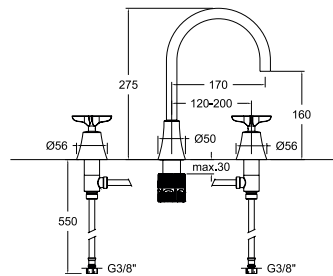

912001
91A306096

912001NM
91A306113

912001OC
91A306130

912001GR
91A308767

Adagio, bimando de lavabo empotrado mural.
Adagio, wall-mounted built-in basin two-handle mixer.

Montura Head: 1701C1/2 + 1702C1/2

Adagio

914201
91A306098

914201NM
91A306115

914201OC
91A306132

914201GR
91A308769

Adagio, bimando de lavabo para repisa con caño giratorio de 170 mm.
Adagio, two-handle basin for shelf with 170 mm swivel spout.

Montura Head: 1701C1/2 + 1702C1/2

914202
91A306099

914202NM
91A306116

914202OC
91A306133

914202GR
91A308770

Adagio, bimando de lavabo para repisa con caño giratorio de 190 mm.
Adagio, two-handle basin for shelf with 190 mm swivel spout.

Montura Head: 1701C1/2 + 1702C1/2