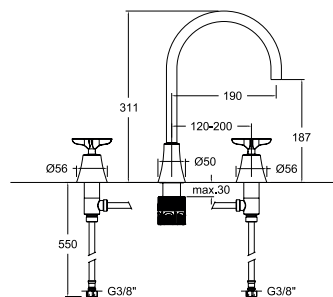

Montura Head: 1701C1/2 + 1702C1/2