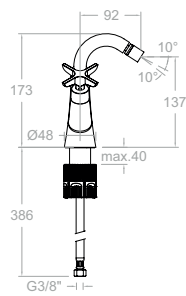

910301
91B307902

910301NM
91B307903

910301OC
91B307904

910301GR
91B308766

Adagio, bimando de bidé.
Adagio, bidet two-handle mixer.