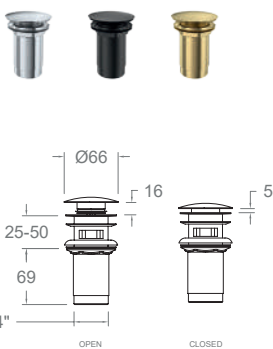

Technical Characteristics

- Ceramic twin handle ½" frame opening 90°.
- Thermostatic cartridge with Hot Block anti-burn system and Termostop temperature blocking system (to 38°C).
- Flow rate at 3 bars: Washbasin, bidet and sink (from 9 to 12 l/min.); Shower (from 12 to 16 l/min.); and Bath (≥20 l/min.).
- Acoustic level at 3 bars: < 20 dB.
- Chrome-plated brass: 15 microns thick of nickel, 0.3 microns of chrome.
- Working pressure between 1-5 bars, recommended: 3 bars. It resists static pressures ≤ 10 bars and water hammers of 25 bars.
- Recommended temperature for the hot water: 55°C. Maximum working temperature: 65°C. Maximum: 1h at 90°C.
- Resistant to thermal and anti-legionella chemical shocks.
- Cooltouch, a system that keeps the faucet warm to the touch to avoid burns.

910101GR
91A308763

Adagio, bimoto de lavabo con caño giratorio 170mm.
Adagio, two-handle basin mixer with 170mm swivel spout.

MonturaHead: 1701C1/2 + 1702C1/2

910102
91A306078

910102NM
91A306110

910102OC
91A306127

910102GR
91A308764

Adagio, bimoto de lavabo con caño giratorio 190mm.
Adagio, two-handle basin mixer with 190mm swivel spout.

MonturaHead: 1701C1/2 + 1702C1/2

911001
91A306094

911001NM
91A306111

911001OC
91A306128

911001GR
91A308765

Adagio, bimoto de lavabo alto con caño giratorio 190mm.
Adagio, high-basin two-handle mixer with 190mm swivel spout.

MonturaHead: 1701C1/2 + 1702C1/2

Recomendaciones Recommendations

1219L
197106