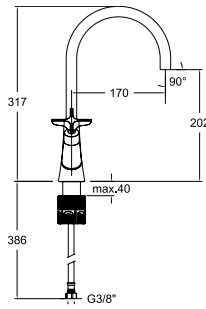

910101
91A306076

910101NM
91A306109

910101OC
91A306126

910101GR
91A308763

Adagio, bimoto de lavabo con caño giratorio 170mm.
Adagio, two-handle basin mixer with 170mm swivel spout.

MonturaHead: 1701C1/2 + 1702C1/2