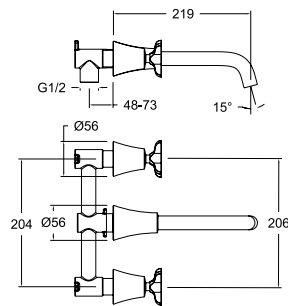

912001
91A306096

912001NM
91A306113

912001OC
91A306130

912001GR
91A308767

Adagio, bimando de lavabo empotrado mural.
Adagio, wall-mounted built-in basin two-handle mixer.

Montura Head: 1701C1/2 + 1702C1/2

Adagio

914201
91A306098

914201NM
91A306115

914201OC
91A306132

914201GR
91A308769

Adagio, bimando de lavabo para repisa con caño giratorio de 170 mm.
Adagio, two-handle basin for shelf with 170 mm swivel spout.

Montura Head: 1701C1/2 + 1702C1/2

914202
91A306099

914202NM
91A306116

914202OC
91A306133

914202GR
91A308770

Adagio, bimando de lavabo para repisa con caño giratorio de 190 mm.
Adagio, two-handle basin for shelf with 190 mm swivel spout.

Montura Head: 1701C1/2 + 1702C1/2