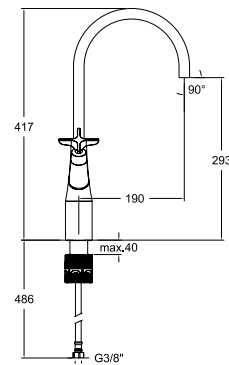

911001
91A306094

911001NM
91A306111

911001OC
91A306128

911001GR
91A308765

Adagio, bimoto de lavabo alto con caño giratorio 190mm.
Adagio, high-basin two-handle mixer with 190mm swivel spout.

MonturaHead: 1701C1/2 + 1702C1/2