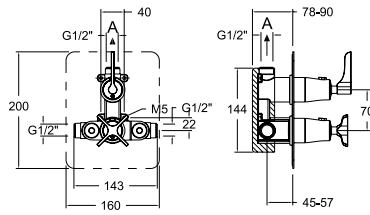

1 Vía/Way

912421S

91D306143
XX2421+KTX1+915000+915000ML

912421SNM

91D306145
XX2421NM+KTX1NM+915000NM+915000MLNM

912421SOC

91D306147
XX2421OC+KTX1OC+915000OC+915000MLOC

912421SGR

91D308783

Adagio, termostático de ducha empotrado 1 vía con placa metálica.

Adagio, built-in 1-way shower thermostatic with metal plate.

N

Cartucho Cartridge: 1703T + 1703C^{3/4}