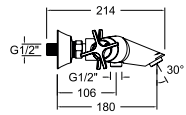

913901S
91C306104

913901SNM
91C306121

913901SOC
91C306138

913901SGR
91C308779

Adagio, termostático de baño- ducha.
Adagio, thermostatic bath-shower.

Cartucho Cartridge: 1703T+4000

MO

913901MO
91C306311

913901S+3713M+3726M+2471C

913901DNM
91C306312

913901SNM+3714NM+372602NM+2475CNM

913901DOC
91C306313

913901SOC+3714OC+372602OC+2475COC

913901DGR
91C308780

Adagio, termostático de baño- ducha con equipo de ducha.
Adagio, thermostatic bath-shower with shower set.

913401S
91D306105

913401SNM
91D306122

913401SOC
91D306139

913401SGR
91D308781

Adagio, termostático de ducha.
Adagio, thermostatic shower.

Cartucho Cartridge: 1703T+1700 1/2"

MO

913401MO
91D306314

913401S+3713M+3726M+2471C

913401DNM
91D306315

913401SNM+3714NM+372602NM+2475CNM

913401DOC
91D306316

913401SOC+3714OC+372602OC+2475COC

913401DGR
91D308782

913401SGR+3714GR+372602GR+2475CGR

Adagio, termostático de ducha con equipo de ducha.
Adagio, thermostatic shower with shower set.