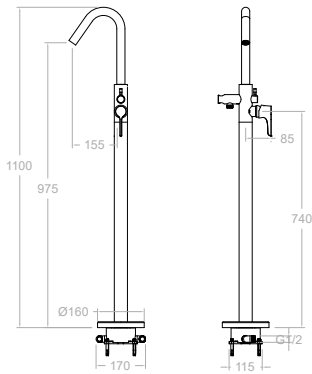

Cartucho Cartridge: 35100-2

918503S
91C306103

918503SNM
91C306120

918503SOC
91C306137

918503SGR
91C308774

Adagio, columna monomando para bañera.
Adagio, bath column single-lever.