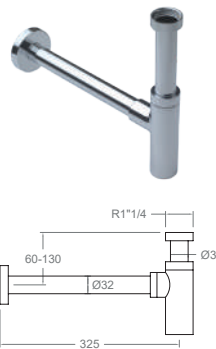

Technical Characteristics

- Ceramic twin handle ½" frame opening 90°.
- Thermostatic cartridge with Hot Block anti-burn system and Termostop temperature blocking system (to 38°C).
- Flow rate at 3 bars: Washbasin, bidet and sink (from 9 to 12 l/min.); Shower (from 12 to 16 l/min.); and Bath (≥20 l/min.).
- Acoustic level at 3 bars: < 20 dB.
- Chrome-plated brass: 15 microns thick of nickel, 0.3 microns of chrome.
- Working pressure between 1-5 bars, recommended: 3 bars. It resists static pressures ≤ 10 bars and water hammers of 25 bars.
- Recommended temperature for the hot water: 55°C. Maximum working temperature: 65°C. Maximum: 1h at 90°C.
- Resistant to thermal and anti-legionella chemical shocks.
- Cooltouch, a system that keeps the faucet warm to the touch to avoid burns.

910102GR
91A308764

Adagio, bimoto de lavabo con caño giratorio 190mm.
Adagio, two-handle basin mixer with 190mm swivel spout.

MonturaHead: 1701C1/2 + 1702C1/2

911001
91A306094

911001NM
91A306111

911001OC
91A306128

911001GR
91A308765

Adagio, bimoto de lavabo alto con caño giratorio 190mm.
Adagio, high-basin two-handle mixer with 190mm swivel spout.

MonturaHead: 1701C1/2 + 1702C1/2

Recomendaciones Recommendations

1219L
197106

1219LNM
99Z302477

1219LOC
99Z302478

Válvula de latón para desagüe sistema Click Clack.
Quick Clack waste brass.

3790
198960

3790NM
99Z302332

3790OC
99Z302333

Sifón.
Brass siphon.

910301
91B307902