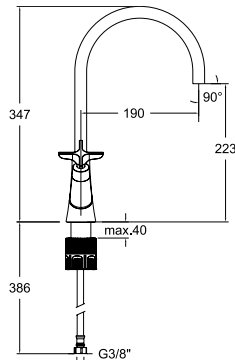

910102
91A306078

910102NM
91A306110

910102OC
91A306127

910102GR
91A308764

Adagio, bimoto de lavabo con caño giratorio 190mm.
Adagio, two-handle basin mixer with 190mm swivel spout.

MonturaHead: 1701C1/2 + 1702C1/2