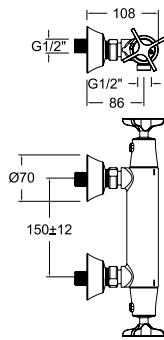

MO

913901MO
91C306311

913901S+3713M+3726M+2471C

913901DNM
91C306312

913901SNM+3714NM+372602NM+2475CNM

913901DOC
91C306313

913901SOC+3714OC+372602OC+2475COC

913901DGR
91C308780

Adagio, termostático de baño- ducha con equipo de ducha.
Adagio, thermostatic bath-shower with shower set.