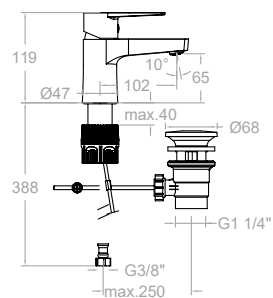

180102

18A305345

Titanium, monomando de lavabo.
Titanium, single-lever basin mixer.

180102VA9065

18A305346

Titanium, monomando de lavabo con
válvula automática de ABS 1/4\"/>

180102VA1169

18A305347

Titanium, monomando de lavabo con
válvula automática de inox 1/4\"/>

Ref. 9065 ABS

Ref. 1169 INOX

Cartucho Cartridge: 35100-3

**Ahorro de energía
Apertura en frío**

Energy saving
Cold opening

189102

18A305348

Titanium, monomando de lavabo con apertura en frío.
Titanium, washbasin mixer, cold opening.

189102VA9065

18A305349

Titanium, monomando de lavabo con
válvula automática de ABS 1/4\"/>

189102VA1169

18A305350

Titanium, monomando de lavabo,
apertura en frío con válvula automática 1/4\"/>

Ref. 9065 ABS

Ref. 1169 INOX

Cartucho Cartridge: 35300-3