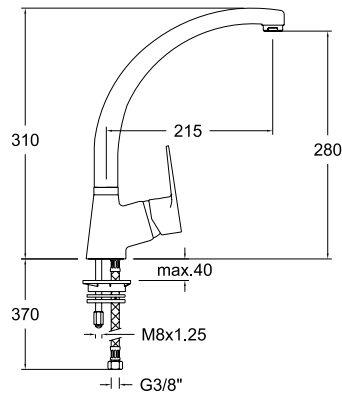

180601
18E300789

Titanium, monomando de fregadero con caño giratorio.
Titanium, sink single-lever mixer with swivel spout.

Cartucho Cartridge: 35100 (6689-2)