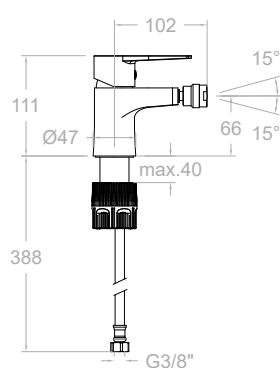

180302

18B306079

Titanium, monomando de bidé.
Titanium, bidet single-lever mixer.

180302VA9065

18B306081

Titanium, monomando de bidé con
válvula automática de ABS 1/4\"/>

180302VA1169

18B306080

Titanium, monomando de bidé con
válvula automática de inox 1/4\"/>

Ref. 9065 ABS

Ref. 1169 INOX

Cartucho Cartridge: 35100-3