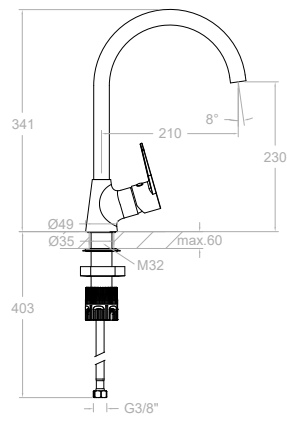

180621
18E308949

Titanium, monomando de fregadero vertical con caño cisne.
Titanium, vertical sink single-lever mixer with swan-neck spout.

Cartucho Cartridge: 35100-3