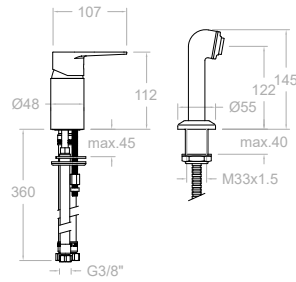

182201
18D301703

182201S+9989SC+9553+2950C

Titanium, monomando para peluquería con equipo de ducha.
Titanium, hairdresser single-lever mixer with shower kit.

Cartucho Cartridge: 40101