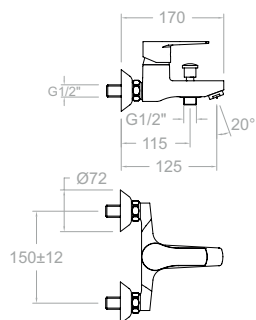

1805S

261500

Titanium, monomando de baño-ducha.
Titanium, bath-shower mixer.

1805VP2

18C306229

1805S+351502+3544+245002C

Titanium, conjunto monomando de baño-ducha con equipo de ducha.

Titanium, bath-shower single-lever mixer set with shower kit.

1805VM2

18C306230

1805S+351502+3544+1128C

Titanium, conjunto monomando de baño-ducha con equipo de ducha.

Titanium, bath-shower single-lever mixer set with shower kit.