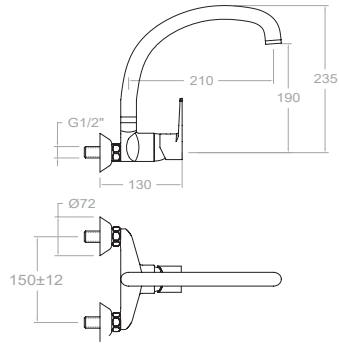

1817CC
18E300794

Titanium, monomando de fregadero a pared con caño alto giratorio.
Titanium, wall-mounted sink single-lever mixer with high swivel spout.

Cartucho Cartridge: 35100 (6689-2)