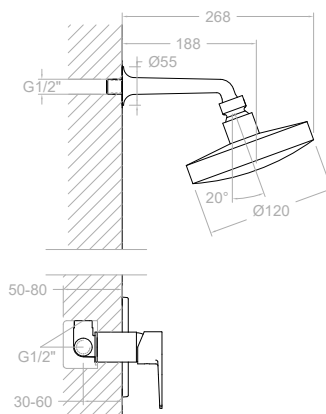

K1818016

18D309403

181801S+T20+RP120

Titanium, conjunto monomando empotrado de 1 vía con rociador ABS 120 mm.

Titanium, 1-way wall-mounted single-lever mixer with 120 mm ABS shower head.

Cartucho Cartridge: 35100 (6689-2) + 4004