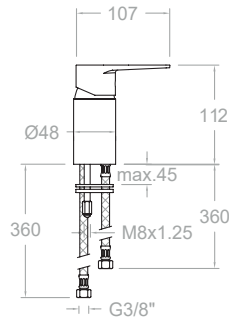

182201S
18D301702

Titanium, monomando para peluquería.
Titanium, hairdresser single-lever mixer.

Cartucho Cartridge: 40101