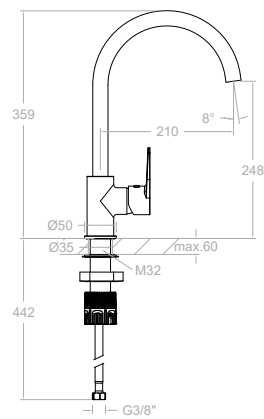

180621
18E308949

Titanium, monomando de fregadero vertical con caño cisne.
Titanium, vertical sink single-lever mixer with swan-neck spout.

Cartucho Cartridge: 35100-3

180601
18E300789

Titanium, monomando de fregadero con caño giratorio.
Titanium, sink single-lever mixer with swivel spout.

Cartucho Cartridge: 35100 (6689-2)

183611
18E308417

Titanium, monomando de fregadero con caño cisne giratorio.
Titanium, single lever sink mixer with swivel swan spout.

Cartucho Cartridge: 35100-2