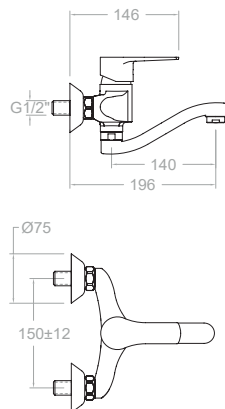

180701CCB14
18E301668

Titanium, monomando de fregadero mural con caño corto 14cm.
Titanium, wall-mounted sink single-lever mixer with short 14cm spout.

Cartucho Cartridge: 35100-3