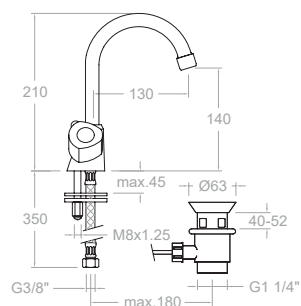

7010CE10E4

803189

Eco, bimando de lavabo con caño
giratorio de tubo.
Eco, basin mixer with tube swivel
spout.

7010CE10VA9065E4

158475

Eco, bimando de lavabo con caño
giratorio de tubo y con válvula
automática ABS 1/4 Ref. 9065.
Eco, basin mixer with tube swivel spout
and automatic ABS 1/4 valve Ref. 9065.

7010CE10VA1167E4

162078

Eco, bimando de lavabo con caño
giratorio de tubo y con válvula
automática de latón 1/4 Ref. 1167.
Eco, basin mixer with tube swivel spout
and brass automatic 1/4 valve Ref. 1167.