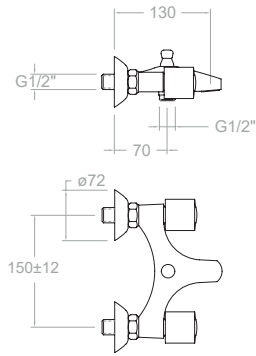

7006SE4

161160

Eco, bimando de baño-ducha sin equipo de ducha.
Eco, two-handle bath-shower without shower equipment.

7006VM2E4

70C306234

7006SE4+351502+3544+1128C

Bimando baño-ducha con monturas ceramicas y volantes de latón. Incluye equipo de ducha compuesto de rociador de mano y soporte en ABS, flexible metálico.

Bath-shower mixer with ceramic mounts and brass handles. Includes a shower set consisting of a hand shower, ABS holder, and metal hose.

Montura Head: 5000