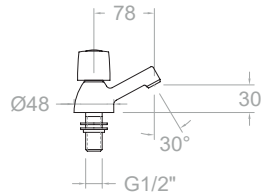

7012X1E4A
253545

Eco, grifo de lavabo de agua fría.
Eco, cold water basin faucet.

7012X1E4R
253554

Eco, grifo de lavabo de agua caliente.
Eco, hot water basin faucet.

Montura Head: 5000