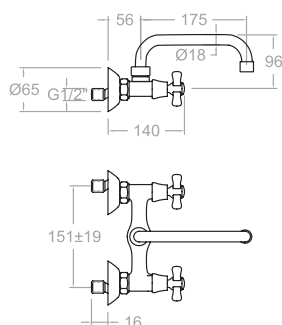

Eco, wall-mounted sink mixer with short inclined swivel spout.

Montura Head: 5000

**7005X1E4**

803303

Eco, bimando de fregadero mural (8,5 - 13,5cm) con caño largo superior giratorio.

Eco, wall-mounted sink mixer (8.5 - 13.5cm) with upper swivel spout.

Montura Head: 5000

**7019CB30E4**

803312

Eco, bimando de fregadero mural (8,5 - 13,5cm) con caño giratorio.

Eco, wall-mounted sink mixer (8.5 - 13.5cm) with swivel spout.

Montura Head: 5000

**7019CA21E4**

803964

Eco, bimando de fregadero mural (8,5 - 13,5cm) con caño superior giratorio.

Eco, wall-mounted sink mixer (8.5 - 13.5cm) with upper swivel spout.

Montura Head: 5000

**7019CB21E4**

155502

Eco, bimando de fregadero mural (8,5 - 13,5cm) con caño corto giratorio.

Eco, wall-mounted sink mixer (8.5 - 13.5cm) with short swivel spout.

Montura Head: 5000