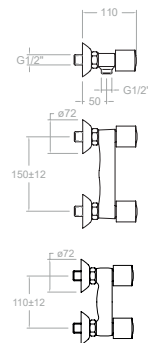

7004SE4

156752

Eco, bimando de ducha sin equipo de ducha.
Eco, two-handle shower without shower equipment.

7014SE4

191526

Eco, bimando de ducha de 110cm sin equipo de ducha.
Eco, two-handle 110cm shower mixer without shower set.