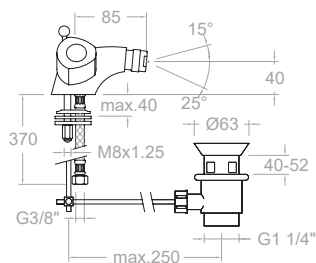

7003E4

803232

Eco, bimando de bidé.
Eco, bidet mixer.

7003VA9065E4

158527

Eco, bimando de bidé con válvula
automática ABS 1/4 Ref. 9065.
Eco, bidet mixer with automatic ABS 1/4
valve Ref. 9065.

7003VA1167E4

162087

Eco, bimando de bidé con válvula
automática de latón 1/4 Ref. 1167.
Eco, bidet mixer with brass automatic
1/4 valve Ref. 1167.