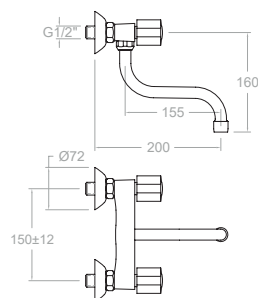

7009CB21E4

155441

Eco, bimando de fregadero mural con caño corto inclinado giratorio.

Eco, wall-mounted sink mixer with short inclined swivel spout.

Montura Head: 5000