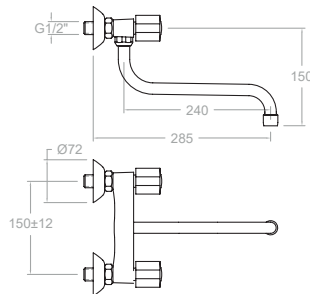

7009CB30E4

803296

Eco, bimando de fregadero mural con caño largo inclinado giratorio.

Eco, wall-mounted sink mixer with inclined swivel spout.

Montura Head: 5000