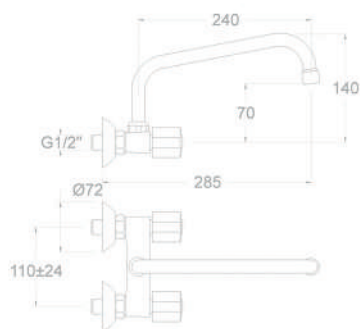

Eco, bimando de fregadero mural con caño superior inclinado giratorio.

Eco, wall-mounted sink mixer with upper inclined swivel spout.

Montura Head: 5000

**7009CB21E4**

155441

Eco, bimando de fregadero mural con caño corto inclinado giratorio.

Eco, wall-mounted sink mixer with short inclined swivel spout.

Montura Head: 5000

**7005X1E4**

803303

Eco, bimando de fregadero mural (8,5 - 13,5cm) con caño largo superior giratorio.

Eco, wall-mounted sink mixer (8.5 - 13.5cm) with upper swivel spout.