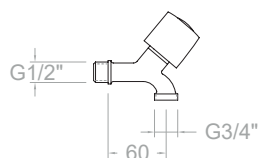

5069E4A

803321

Eco, grifo para lavadora salida roscada 3/4 de agua fría.
Eco, washing machine faucet with threaded outlet 3/4 cold water.

5069E4R

70F303235

Eco, grifo para lavadora salida roscada 3/4 de agua caliente.
Eco, washing machine faucet with threaded outlet 3/4 hot water.

Montura Head: 5000