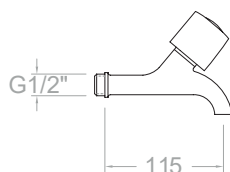

5070/12E4A

803768

Eco, grifo de office para agua fría.
Eco, office tap for cold water.

Montura Head: 5000