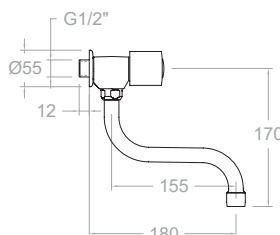

7029X1CB21E4A

261713 ●

Eco, grifo de fregadero mural con caño giratorio de tubo de 1 agua fría.

Eco, wall-mounted sink faucet with swivel tube for cold water.

7029X1CB21E4R

261348 ●

Eco, grifo de fregadero mural con caño giratorio de tubo de 1 agua caliente.

Eco, wall-mounted sink faucet with swivel tube for hot water.

Montura Head: 5000