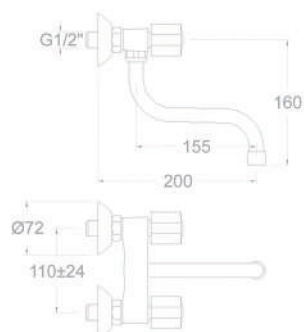

Eco, wall-mounted sink mixer with short inclined swivel spout.

Montura Head: 5000

**7005X1E4**

803303

Eco, bimando de fregadero mural (8,5 - 13,5cm) con caño largo superior giratorio.

Eco, wall-mounted sink mixer (8.5 - 13.5cm) with upper swivel spout.

Montura Head: 5000

**7019CB30E4**

803312

Eco, bimando de fregadero mural (8,5 - 13,5cm) con caño giratorio.

Eco, wall-mounted sink mixer (8.5 - 13.5cm) with swivel spout.

Montura Head: 5000

**7019CA21E4**

803964

Eco, bimando de fregadero mural (8,5 - 13,5cm) con caño superior giratorio.

Eco, wall-mounted sink mixer (8.5 - 13.5cm) with upper swivel spout.

Montura Head: 5000

**7019CB21E4**

155502

Eco, bimando de fregadero mural (8,5 - 13,5cm) con caño corto giratorio.

Eco, wall-mounted sink mixer (8.5 - 13.5cm) with short swivel spout.

Montura Head: 5000