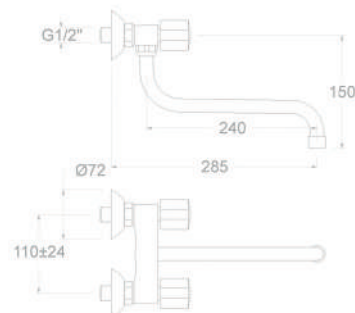

Eco, wall-mounted sink mixer with short inclined swivel spout.

Montura Head: 5000

**7005X1E4**

803303

Eco, bimando de fregadero mural (8,5 - 13,5cm) con caño largo superior giratorio.

Eco, wall-mounted sink mixer (8.5 - 13.5cm) with upper swivel spout.

Montura Head: 5000

**7019CB30E4**

803312

Eco, bimando de fregadero mural (8,5 - 13,5cm) con caño giratorio.

Eco, wall-mounted sink mixer (8.5 - 13.5cm) with swivel spout.

Montura Head: 5000

**7019CA21E4**

803964