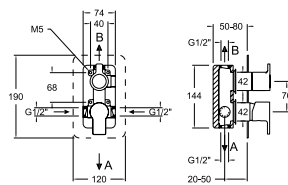

941502S

94C301585

XX1502-KX2+945100+940001N-35

941502SNM

94C303682

XX1502NM+KX2NM+945100NM+940001N-35NM

Blautherm, monomando de ducha empotrado 2 vías con placa metálica.

Blautherm, embedded 2-way shower mixer with metallic plate.

BX941502RP240

94G301706

BX941502RP240NM

94G303677

BX941502RM250

94G302557

Blautherm, Box Palet 5 und columnas de ducha.

Blautherm, Box Pallet 5 pcs shower columns.