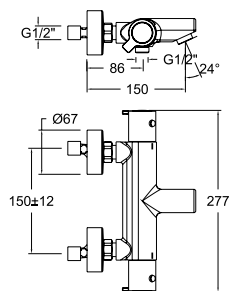

943801S
94C302075

943801SNM
94C307784

Blautherm, termostático de baño-ducha.
Blautherm, thermostatic bath-shower mixer.