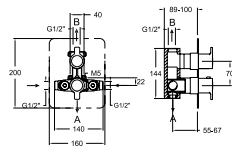

Blautherm, embedded metallic 2-way mixer set with support, water intake, hand shower, and metal shower head Ø250 mm.

942411S

94D302545
XX2411-KTX1+945000+945100

Blautherm, termostático empotrado 1 vía.

Blautherm, embedded 1-way thermostatic mixer.