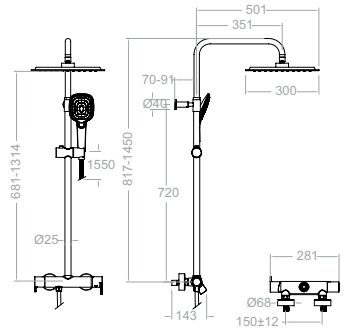

937415RPK300

94D308884
932805S+DN132D+RPK300+4914Q3+1128C

937415RPK300NM

94D308929
932805SNM+DN132DNM+RPK300NM+4914Q3NM+2475CNM

937415RPK300OC

94D308930
932805SOC+DN132DOC+RPK300OC+4914Q3OC+2475COC

Blautherm, columna de ducha telescópica monomando, rociador de 300 mm.
Blautherm, telescopic shower column mixer shower head 300mm.