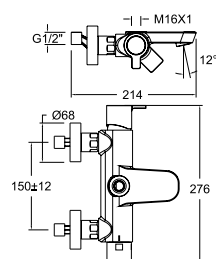

9346S
94C301682

9346SNM
94C304983

Blautherm, monomando de baño- ducha con inversor integrado.
Blautherm, single-lever bath-shower mixer with integrated diverter.