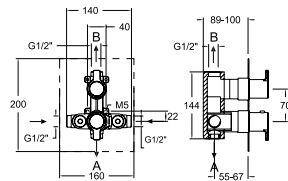

948712RK250

94D302553

948712KS+RK250+B350+4716PR+4796+2471C

Blautherm, conjunto termostático empotrado metálico 2 vías con soporte, toma de agua, teleducha y rociador metálico cuadrado de 250 mm.

Blautherm, embedded metallic 2-way mixer set with support, water intake, hand shower, and square metal shower head 250 mm.

948712KS

94D302915

XX8712+KT2+945000+945100

Blautherm, termostático de baño-ducha empotrado metálico 2 vías con placa metálica cuadrada ultraslim.

Blautherm, embedded metallic 2-way bath-shower thermostatic mixer with ultraslim square plate.

BX948712RPK225

94G302550

BX948712RK250

94G302555

Blautherm, Box Palet 5 ud conjunto termostático empotrado metálico 2 vías con soporte, toma de agua, teleducha y rociador ABS cuadrado de 225 mm.

Blautherm, box pallet of 5 2-way metal thermostatic wall-mounted set with bracket, water inlet, hand shower and 225 mm square ABS shower head.