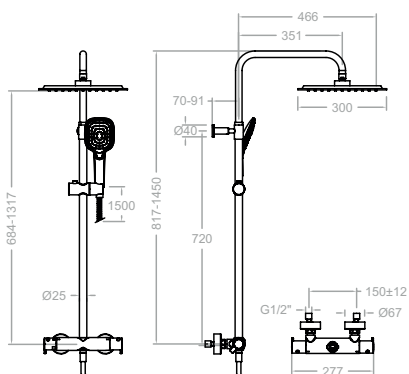

945412RPK300

94D307344

945412RPK300NM

94D307345

945412RPK300OC

94D307346
941202SOC+DN132DOC+RPK300OC+4914Q3OC+2475COC

Blautherm, columna de ducha telescópica termostática con rociador de 300 mm.
Blautherm, telescopic shower column thermostatic with 300 mm shower head.

BX945412RPK300

94G307823

BX945412RPK300NM

94G307824

BX945412RPK300OC

94G307826

Blautherm, Box Palet 5 ud columnas de ducha.
Blautherm, Box Pallet 5 pcs shower columns.

Cartucho Cartridge: 1703T + 4000