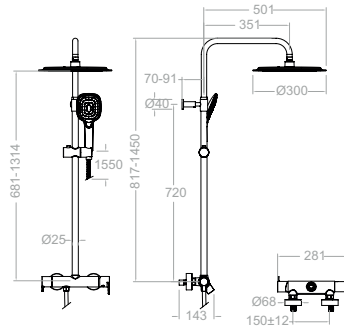

937415RP300

94D308931
932805S+DN132D+RP300+4914Q3+1128C

937415RP300NM

94D308927
932805SNM+DN132DNM+RP300NM+4914Q3NM+2475CNM

937415RP300OC

94D308928
932805SOC+DN132DOC+RP300OC+4914Q3OC+2475COC

Blautherm, columna de ducha telescópica monomando, rociador de Ø300 mm.
Blautherm, telescopic shower column mixer shower head Ø300mm.