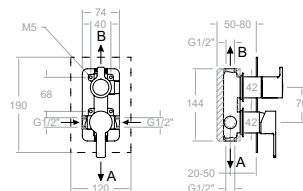

941502KS

94C301700

XX1502+K2+945100+940001N-35

Blautherm, monomando de ducha empotrado metálico 2 vías con placa cuadrada ultraslim.

Blautherm, embedded metallic 2-way shower mixer with ultraslim square plate.

BX941502RPK225

94G301707

BX941502RK250

94G302559

Blautherm, Box Palet 5 und columnas de ducha.

Blautherm, Box Pallet 5 pcs shower columns.