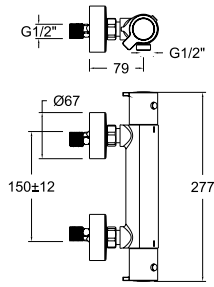

943404S

94D305528

943404SNM

94D307782

Blautherm, termostático de ducha sin equipo de ducha.
Blautherm, thermostatic shower mixer without shower kit.

Cartucho Cartridge:1701T + 1700C1/2"

Blautherm

CX943404SX6

94G305529

Blautherm, 6 und. termostático de ducha.
Blautherm, 6 pcs. thermostatic shower mixer.