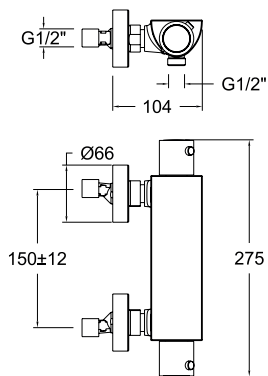

213401S
21D302411

213401SNM
21D303623

213401SNC
21D303642

213401SOC
21D303641

Urban Chic, termostático de ducha con repisa con vidrio de seguridad.
Urban Chic, shower thermostat with safety glass shelf.

213401MRNM
21D303780
213401SNM+4716MRNM+472602NM+2475CNM

213401MRNC
21D303786
213401SNC+4716MRNC+472602NC+2475CNC

213401MROC
21D303783
213401SOC+4716MROC+472602OC+2475COC

Urban Chic, termostático de ducha con equipo de ducha y repisa con vidrio de seguridad.
Urban Chic, shower thermostat with shower set and safety glass shelf.