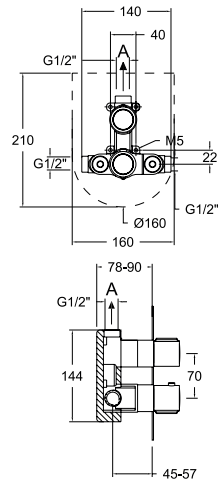

1 Vía/Way

212411S

21D302536
XX2411+KTU1+215100+215000

212411SNM

21D303625
XX2411NM+KTU1NM+215100NM+215000NM

212411SNC

21D303644
XX2411NC+KTU1NC+215100NC+215000NC

212411SOC

21D303643
XX2411OC+KTU1OC+215100OC+215000OC

Urban Chic, termostático de ducha empotrado metálico 1 vía con placa ultraslim.

Urban Chic, metallic built-in 1-way shower thermostat with ultra-slim plate.

Cartucho Cartridge: 1703T + 1700C3/4