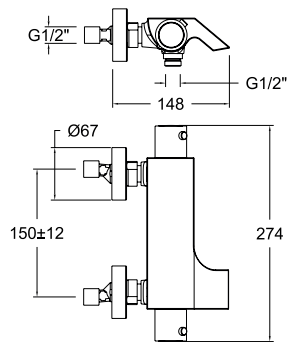

MR

K3

213901S
21C302414

213901SNM
21C303621

213901SNC
21C303639

213901SOC
21C303638

Urban Chic, termostático de baño-ducha salida cascada con inversor integrado y repisa con vidrio de seguridad.
Urban Chic, bath-shower thermostat with waterfall outlet, integrated diverter, and safety glass shelf.

213901MRNM
21C303779

213901SNM+4716MRNM+472602NM+2475CNM

213901MRNC
21C303785

213901SNC+4716MRNC+472602NC+2475CNC

213901MROC
21C303782

213901SOC+4716MROC+472602OC+2475COC

Urban Chic, termostático de baño-ducha con equipo de ducha, salida cascada, inversor integrado y repisa con vidrio de seguridad.

Urban Chic, bath-shower thermostat with shower set, waterfall outlet, integrated diverter, and safety glass shelf.

213901K3
21C302417

213901S+4913K3+3726M+2472C

Urban Chic, termostático de baño-ducha con equipo de ducha, salida cascada, inversor integrado y repisa con vidrio de seguridad.

Urban Chic, bath-shower thermostat with shower set, waterfall outlet, integrated diverter, and safety glass shelf.

Cartucho Cartridge: 1703T+4000