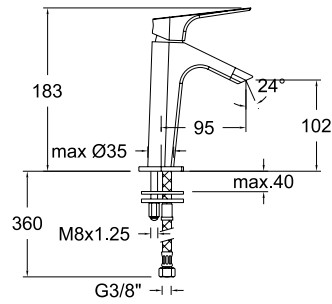

210101
21A302396

210101NM
21A303167

210101NC
21A303166

210101OC
21A303168

Urban Chic, monomando de lavabo salida en cascada, caudal limitado.
Urban Chic, single-lever basin mixer with waterfall spout, limited flow.

Cartucho Cartridge: 25000-2 (4750)