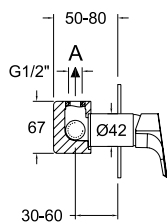

1 Via/Way

211801S

21D302418
XX1801+KU1+2100N-35

211801SNM

21D303620
XX1801NM+KU1NM+2100N-35NM

211801SNC

21D303637
XX1801NC+KU1NC+2100N-35NC

211801SOC

21D303636
XX1801OC+KU1OC+2100N-35OC

Urban Chic, monomando de ducha empotrado metálico 1 vía con placa ultraslim.

Urban Chic, metallic built-in 1-way shower mixer with ultra-slim plate.

Cartucho Cartridge: 35100 (6689-2)