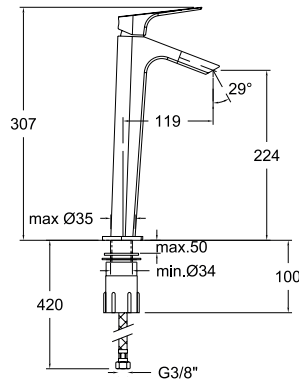

211001
21A302397

211001NM
21A303607

211001NC
21A303627

211001OC
21A303626

Urban Chic, monomando de lavabo XL salida en cascada, caudal limitado.
Urban Chic, XL single-lever basin mixer with waterfall spout, limited flow.

Cartucho Cartridge: 25000-2 (4750)