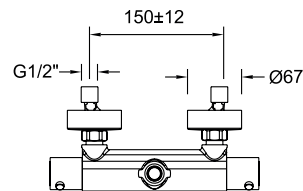

Urban Chic, thermostatic telescopic column with 300 mm metal shower head.

211201S

21D302426

211201SNM

21D305211

211201SNC

21D305210

211201SOC