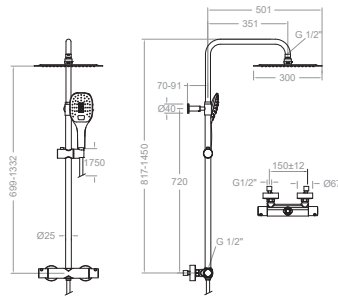

Incluido · Including

215411RK300N

21D309419

211201S-DN132D-RK300N+4913K3-2472C

215411RK300NM

21D308635

211201SNM-DN132DNM-RK300NM+4716MRNM-2475CNM

215411RK300NC

21D309420

211201SNC-DN132DNC-RK300NC+4716MRNC-2475CNC

215411RK300OC

21D309421

211201SOC-DN132DOC-RK300OC+4716MROC-2475COC

Urban Chic, columna telescópica termostática con rociador metálico de 300 mm.

Urban Chic, thermostatic telescopic column with 300 mm metal shower head.