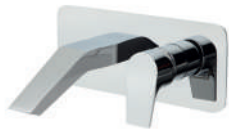

212001

21A302400
XX20CF+KXB20+CLEU+2100N-35

212001NM

21A303619
XX20CFNM+KXB20NM+CLEUNM+2100N-35NM

212001NC

21A303635
XX20CFNC+KXB20NC+CLEUNC+2100N-35NC

212001OC

21A303634
XX20CFOC+KXB20OC+CLEUOC+2100N-35OC

Urban Chic, monomando de lavabo empotrado mural con salida cascada y placa metálica S2.

Urban Chic, wall-mounted built-in basin mixer with waterfall spout and metal plate S2.