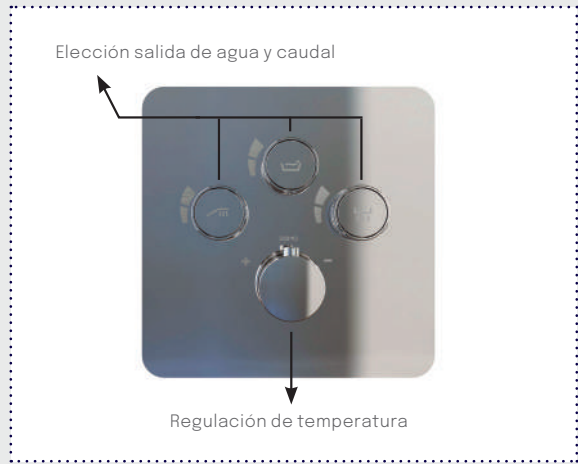

Con RS Smart se consigue una ducha perfecta: selección de temperatura, selección de la salida de agua y selección de intensidad del agua mediante el caudal, todo ello mediante unos botones con doble función creados en **ramonsoler**.

El diseño minimalista permite combinar RS Smart con toda la gama de productos de **ramonsoler**, especialmente los de hidroterapia con grandes rociadores y también permite ahorrar espacio en el baño. Se presenta en los acabados cromo y negro mate y PVD de oro cepillado, níquel cepillado.

The intelligent shower

RS Smart is an intelligent 2 ways and 3 ways concealed thermostatic mixer, capable of operating at the same time with different water outlets and with individual flow regulation for each water outlet. In this way, RS Smart adapts to the needs of the user in every moment.

RS Smart is the perfect shower: temperature selection, water outlet selection and water intensity selection through the flow rate, all through dual-function buttons created by **ramonsoler**.

The minimalist design allows RS Smart to be combined with the entire range of **ramonsoler** products, especially those for hydrotherapy with large shower heads, and also saves space in the bathroom. It comes in chrome and matt black finishings and PVD finishings in brushed gold & brushed nickel.

Ventajas RS Smart Advantages of RS Smart

Símbolos para diferentes vías intercambiables.
Symbols for different water outlets provided in each item.