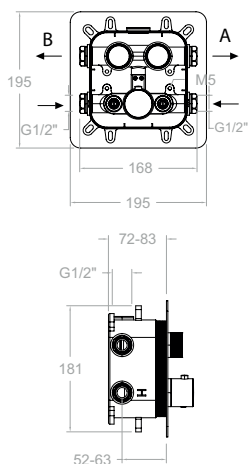

2 Vías/Ways

85T201S

85D307806

RS Smart, conjunto termostático empotrado de 2 vías, sistema de selección push con control de caudal.

RS Smart, 2-way concealed thermostatic shower set, push selection system with flow control.

85T201SNM

85D308096

85T201SNC

85D308100

85T201SOC

85D308098

RS Smart, conjunto termostático empotrado de 2 vías, sistema de selección push con control de caudal.

RS Smart, 2-way concealed thermostatic shower set, push selection system with flow control.