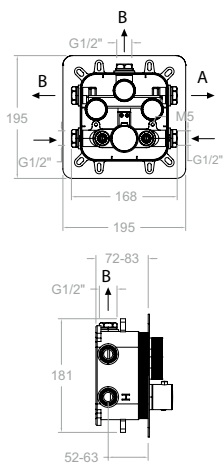

3 Vías/Ways

85T301S

85D307808

RS Smart, conjunto termostático empotrado de 3 vías, sistema de selección push con control de caudal.

RS Smart, 3-way concealed thermostatic shower set, push selection system with flow control.

85T301SNM

85D308097

85T301SNC

85D308101

85T301SOC

85D308099

RS Smart, conjunto termostático empotrado de 3 vías, sistema de selección push con control de caudal.

RS Smart, 3-way concealed thermostatic shower set, push selection system with flow control.