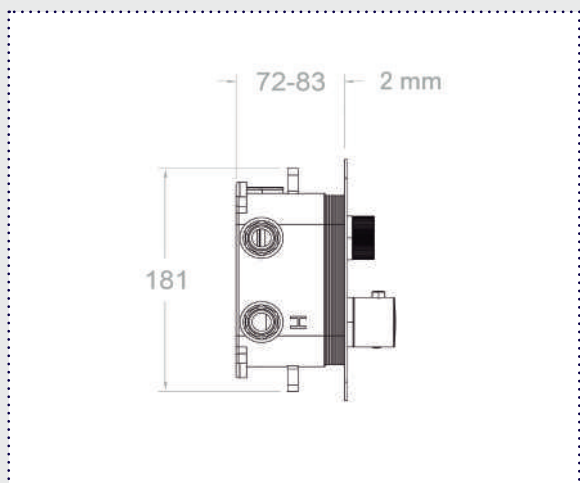

RS Smart

RS Smart

Box completamente estanco y evita filtraciones de agua en el interior de la pared. Puede ser instalada en cualquier tipo de pared, por ejemplo, pladur o standard.

Box completely watertight and prevents water leaks inside the wall. It can be installed on any type of wall, for example plasterboard or standard.

Fácil instalación mediante box con profundidad mínima de 72 mm y ahorro de espacio en el baño mediante placa metálica superslim de espesor 2 mm y dimensión del volante máxima de 50 mm.

Easy installation by means of a box with a minimum depth of 72 mm and saving space in the bathroom by means of a super slim metal plate with a thickness of 2 mm and a maximum dimension of the handle of 50 mm.

Cartucho termostático de alta precisión.

High precision thermostatic cartridge.

Fácil mantenimiento: permite el cambio del cartucho o de los botones pulsadores sin tener que desinstalar el grifo.

Easy maintenance: allows the change of the cartridge or the push buttons without having to uninstall the mixer.