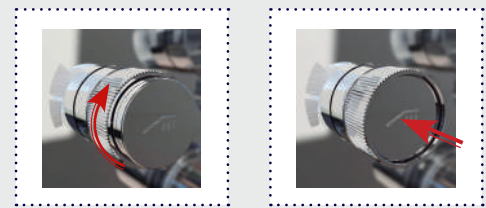

Control inteligente mediante: Intelligent control through:

- Botones de doble función: Bóton pulsador para abrir y cerrar la salida de agua y giratorio para regulación de caudal.
- Dual function buttons: Push button to open and close the water outlet and rotary button to regulate the flow.
- Volante para la regulación de la temperatura.
- Handle for temperature's regulation.
- Se puede seleccionar varias salidas de aguas simultáneas.
- Simultaneous water outlets' selection at the same time.