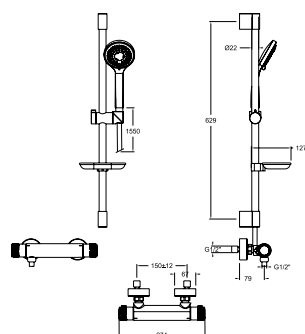

969402BT

96D305382

963402S+982402BT

Termotech, termostático de ducha con equipo de ducha.
Termotech, thermostatic shower with shower set.

BX969402BT

96G305383

Termotech, BOX PALET, 5 unidades
Termotech, BOX PALETTE, 5 units

Cartucho Cartridge: 1703T+1700C1/2