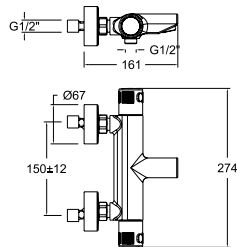

963901S

96C302243

Termotech, termostático de baño- ducha.
Termotech, thermostatic bath-shower mixer.