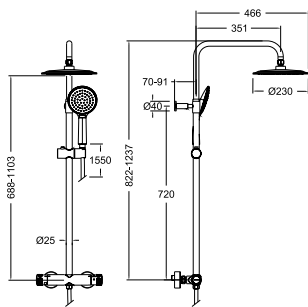

## Technical Characteristics

- Ceramic mixer tap cartridge.
- Ø35mm for showers, bath-showers, vertical sinks, embedded showers and embedded bath-showers.
- Ø40mm for washbasins, bidets, removable sinks.
- Ceramic mixer tap cartridge with Termostop Block System limiting the maximum temperature of hot water and a water saving system (S2-C2) by a two-phase opening lever. The cold central opening system (S3-C3) is available in some models.
- Flow rate at 3 bar: Washbasin, bidet and sink (from 9 to 12 l/min.); Shower (from 12 to 16 l/min.); and Bath ( $\geq 20$  l/min.).
- Comfortable performance as regards to reliability, sensitivity and reliability in the temperature selection.
- Acoustic level at 3 bar: < 20 dB
- Chrome-plated brass: 15 microns thickness of nickel, 0.3 microns of chrome.
- Working pressure between 1-5 bar, recommended pressure: 3 bar. It resists static pressures  $\leq 10$  bar and pressure oscillations of 25 bar.
- Recommended temperature for the hot water: 55°C. Maximum working temperature: 65°C. Maximum: 1h at 90°C.
- Resistant to thermal and anti-Legionella chemical shocks.
- ACS health compliance certificate.
- Zinc-Magnesium Anti-Corrosion Sacrificial Anode.

### 963901S

96C302243

Termotech, termostático de baño- ducha.  
Termotech, thermostatic bath-shower mixer.

**965402RP230**

96D306604  
961202S-DN132D-RP230+3525P1+1125C

**965402RP230NM**

96D306654  
961202SNM-DN132DNM-RP230NM+2879D3NM+2476CNM

Termotech, columna de ducha telescópica termostática con rociador ABS de Ø 230 mm.

Termotech, thermostatic telescopic shower head with ABS shower head Ø 230 mm.

Cartucho Cartridge: 1703T + 4000

**961202S**

96D306952

**961202SNM**

96D306953

Termotech, ducha termostática.  
Termotech, thermostatic shower.