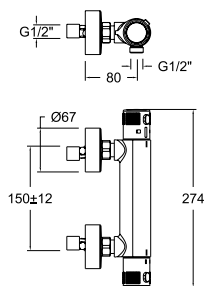

## Technical Characteristics

- Ceramic mixer tap cartridge.
- Ø35mm for showers, bath-showers, vertical sinks, embedded showers and embedded bath-showers.
- Ø40mm for washbasins, bidets, removable sinks.
- Ceramic mixer tap cartridge with Termostop Block System limiting the maximum temperature of hot water and a water saving system (S2-C2) by a two-phase opening lever. The cold central opening system (S3-C3) is available in some models.
- Flow rate at 3 bar: Washbasin, bidet and sink (from 9 to 12 l/min.); Shower (from 12 to 16 l/min.); and Bath ( $\geq 20$  l/min.).
- Comfortable performance as regards to reliability, sensitivity and reliability in the temperature selection.
- Acoustic level at 3 bar: < 20 dB
- Chrome-plated brass: 15 microns thickness of nickel, 0.3 microns of chrome.
- Working pressure between 1-5 bar, recommended pressure: 3 bar. It resists static pressures  $\leq 10$  bar and pressure oscillations of 25 bar.
- Recommended temperature for the hot water: 55°C. Maximum working temperature: 65°C. Maximum: 1h at 90°C.
- Resistant to thermal and anti-Legionella chemical shocks.
- ACS health compliance certificate.
- Zinc-Magnesium Anti-Corrosion Sacrificial Anode.

Termotech, thermostatic telescopic shower head with ABS shower head Ø 230 mm.

Cartucho Cartridge: 1703T + 4000

**961202S**

96D306952

**961202SNM**

96D306953

Termotech, ducha termostática.  
Termotech, thermostatic shower.